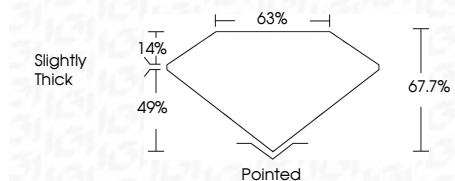

Measurements **10.44 X 7.36 X 4.98 MM**

GRADING RESULTS

Carat Weight **3.26 CARATS**
Color Grade **G**
Clarity Grade **VS 2**

ADDITIONAL GRADING INFORMATION

Polish **EXCELLENT**
Symmetry **EXCELLENT**
Fluorescence **NONE**
Inscription(s) **(LGI) LG645471127**
Comments: This Laboratory Grown Diamond was created by Chemical Vapor Deposition (CVD) growth process. Type IIa

IGI

July 29, 2024
IGI Report No **LG645471127**
CUT CORNERED RECT. MODIFIED BRILLIANT
10.44 X 7.36 X 4.98 MM
Carat Weight **3.26 CARATS**
Color Grade **G**
Clarity Grade **VS 2**
Depth **67.7%**
Table **14%**
Girdle **49%**
Slightly Thick
Culet **Pointed**
Polish **EXCELLENT**
Symmetry **EXCELLENT**
Fluorescence **NONE**
Inscription(s) **(LGI) LG645471127**

Comments: This Laboratory Grown Diamond was created by Chemical Vapor Deposition (CVD) growth process. Type IIa

LABORATORY GROWN DIAMOND REPORT

July 29, 2024
IGI Report Number **LG645471127**
Description **LABORATORY GROWN DIAMOND**
Shape and Cutting Style **CUT CORNERED RECTANGULAR
MODIFIED BRILLIANT**
Measurements **10.44 X 7.36 X 4.98 MM**

GRADING RESULTS

Carat Weight **3.26 CARATS**
Color Grade **G**
Clarity Grade **VS 2**

ADDITIONAL GRADING INFORMATION

Polish **EXCELLENT**
Symmetry **EXCELLENT**
Fluorescence **NONE**
Inscription(s) **(LGI) LG645471127**