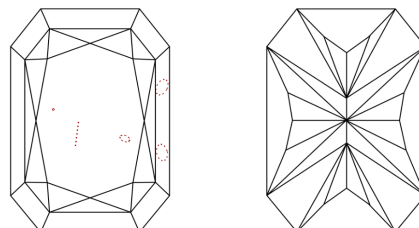

CLARITY CHARACTERISTICS

KEY TO SYMBOLS

Red symbols indicate internal characteristics.
Green symbols indicate external characteristics.

COLOR

D E F G H I J Faint Very Light Light

CLARITY

IF	VS¹⁻²	VS¹⁻²	SI¹⁻²	I¹⁻³
Internally Flawless	Very Very Slightly Included	Very Slightly Included	Slightly Included	Included