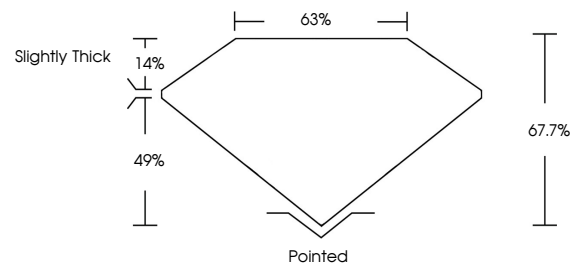

Measurements **10.44 X 7.36 X 4.98 MM**

GRADING RESULTS

Carat Weight **3.26 CARATS**
Color Grade **G**
Clarity Grade **VS 2**

ADDITIONAL GRADING INFORMATION

Polish **EXCELLENT**
Symmetry **EXCELLENT**
Fluorescence **NONE**
Inscription(s) **(LGI) LG645471127**
Comments: This Laboratory Grown Diamond was created by Chemical Vapor Deposition (CVD) growth process. Type IIa

IGI

July 29, 2024
IGI Report No **LG645471127**
CUT CORNERED RECT. MODIFIED BRILLIANT
10.44 X 7.36 X 4.98 MM
Carat Weight **3.26 CARATS**
Color Grade **G**
Clarity Grade **VS 2**
Depth **67.7%**
Table **14%**
Girdle **49%**
Slightly Thick
Culet **Pointed**
Polish **EXCELLENT**
Symmetry **EXCELLENT**
Fluorescence **NONE**
Inscription(s) **(LGI) LG645471127**

GRADING RESULTS

Carat Weight **3.26 CARATS**
Color Grade **G**
Clarity Grade **VS 2**

ADDITIONAL GRADING INFORMATION

Polish **EXCELLENT**
Symmetry **EXCELLENT**
Fluorescence **NONE**
Inscription(s) **(LGI) LG645471127**

Comments: This Laboratory Grown Diamond was created by Chemical Vapor Deposition (CVD) growth process. Type IIa

PROPORTIONS

Sample Image Used

CLARITY CHARACTERISTICS

KEY TO SYMBOLS

Red symbols indicate internal characteristics.
Green symbols indicate external characteristics.