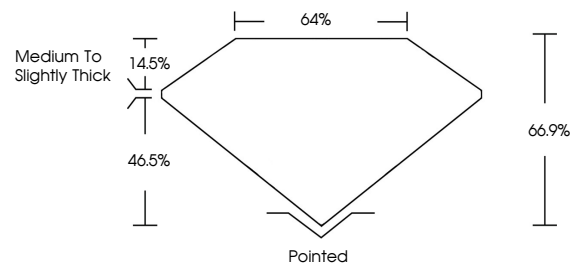

Measurements **7.09 X 5.05 X 3.38 MM**

GRADING RESULTS

Carat Weight **1.08 CARAT**
Color Grade **F**
Clarity Grade **VVS 2**

ADDITIONAL GRADING INFORMATION

Polish **EXCELLENT**
Symmetry **EXCELLENT**
Fluorescence **NONE**
Inscription(s) **(IGI) LG645471237**
Comments: This Laboratory Grown Diamond was created by Chemical Vapor Deposition (CVD) growth process. Type IIa

July 30, 2024
IGI Report No **LG645471237**
CUT CORNERED RECT. MODIFIED BRILLIANT
Carat Weight **1.08 CARAT**
Color Grade **F**
Clarity Grade **VVS 2**
Depth **66.9%**
Table **46.5%**
Girdle **Medium to Slightly Thick**
Culet **Pointed**
Polish **EXCELLENT**
Symmetry **EXCELLENT**
Fluorescence **NONE**
Inscription(s) **(IGI) LG645471237**
Comments: This Laboratory Grown Diamond was created by Chemical Vapor Deposition (CVD) growth process. Type IIa

GRADING RESULTS

Carat Weight **1.08 CARAT**
Color Grade **F**
Clarity Grade **VVS 2**

ADDITIONAL GRADING INFORMATION

Polish **EXCELLENT**
Symmetry **EXCELLENT**
Fluorescence **NONE**
Inscription(s) **(IGI) LG645471237**

Comments: This Laboratory Grown Diamond was created by Chemical Vapor Deposition (CVD) growth process. Type IIa

PROPORTIONS

Sample Image Used

CLARITY CHARACTERISTICS

KEY TO SYMBOLS

Red symbols indicate internal characteristics.
Green symbols indicate external characteristics.