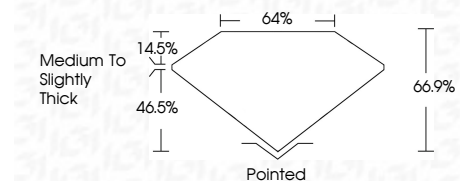

Measurements **7.09 X 5.05 X 3.38 MM**

GRADING RESULTS

Carat Weight **1.08 CARAT**
Color Grade **F**
Clarity Grade **VVS 2**

ADDITIONAL GRADING INFORMATION

Polish **EXCELLENT**
Symmetry **EXCELLENT**
Fluorescence **NONE**
Inscription(s) **(IGI) LG645471237**
Comments: This Laboratory Grown Diamond was created by Chemical Vapor Deposition (CVD) growth process. Type IIa

July 30, 2024
IGI Report No **LG645471237**
CUT CORNERED RECT. MODIFIED BRILLIANT
Carat Weight **1.08 CARAT**
Color Grade **F**
Clarity Grade **VVS 2**
Depth **66.9%**
Table **46.5%**
Girdle **Medium to Slightly Thick**
Culet **Pointed**
Polish **EXCELLENT**
Symmetry **EXCELLENT**
Fluorescence **NONE**
Inscription(s) **(IGI) LG645471237**
Comments: This Laboratory Grown Diamond was created by Chemical Vapor Deposition (CVD) growth process. Type IIa

LABORATORY GROWN DIAMOND REPORT

July 30, 2024
IGI Report Number **LG645471237**
Description **LABORATORY GROWN DIAMOND**
Shape and Cutting Style **CUT CORNERED RECTANGULAR
MODIFIED BRILLIANT**
Measurements **7.09 X 5.05 X 3.38 MM**

GRADING RESULTS

Carat Weight **1.08 CARAT**
Color Grade **F**
Clarity Grade **VVS 2**

ADDITIONAL GRADING INFORMATION

Polish **EXCELLENT**
Symmetry **EXCELLENT**
Fluorescence **NONE**
Inscription(s) **(IGI) LG645471237**