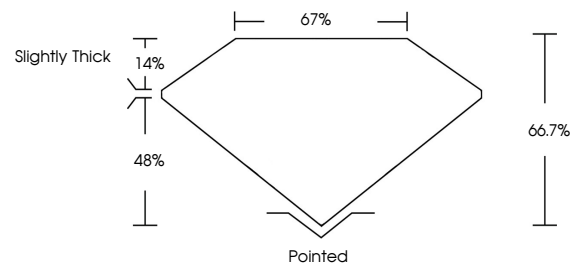

Measurements **8.18 X 5.67 X 3.78 MM**

GRADING RESULTS

Carat Weight **1.56 CARAT**
Color Grade **F**
Clarity Grade **VS 1**

ADDITIONAL GRADING INFORMATION

Polish **EXCELLENT**
Symmetry **EXCELLENT**
Fluorescence **NONE**
Inscription(s) **IGI LG645486350**
Comments: This Laboratory Grown Diamond was created by Chemical Vapor Deposition (CVD) growth process. Type IIa

July 29, 2024
IGI Report No **LG645486350**
CUT CORNERED RECT. MODIFIED BRILLIANT
8.18 X 5.67 X 3.78 MM
Carat Weight **1.56 CARAT**
Color Grade **F**
Clarity Grade **VS 1**
Depth **48%**
Table **14%**
Girdle **Slightly Thick**
Culet **Pointed**
Polish **EXCELLENT**
Symmetry **EXCELLENT**
Fluorescence **NONE**
Inscription(s) **IGI LG645486350**
Comments: This Laboratory Grown Diamond was created by Chemical Vapor Deposition (CVD) growth process. Type IIa

GRADING RESULTS

Carat Weight **1.56 CARAT**
Color Grade **F**
Clarity Grade **VS 1**

ADDITIONAL GRADING INFORMATION

Polish **EXCELLENT**
Symmetry **EXCELLENT**
Fluorescence **NONE**
Inscription(s) **IGI LG645486350**

Comments: This Laboratory Grown Diamond was created by Chemical Vapor Deposition (CVD) growth process. Type IIa

PROPORTIONS

Sample Image Used

CLARITY CHARACTERISTICS

KEY TO SYMBOLS

Red symbols indicate internal characteristics.
Green symbols indicate external characteristics.