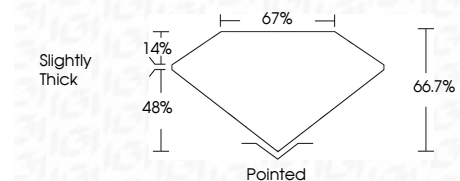

Measurements **8.18 X 5.67 X 3.78 MM**

GRADING RESULTS

Carat Weight **1.56 CARAT**
Color Grade **F**
Clarity Grade **VS 1**

ADDITIONAL GRADING INFORMATION

Polish **EXCELLENT**
Symmetry **EXCELLENT**
Fluorescence **NONE**
Inscription(s) **IGI LG645486350**
Comments: This Laboratory Grown Diamond was created by Chemical Vapor Deposition (CVD) growth process. Type IIa

July 29, 2024
IGI Report No **LG645486350**
CUT CORNERED RECT. MODIFIED BRILLIANT
8.18 X 5.67 X 3.78 MM
Carat Weight **1.56 CARAT**
Color Grade **F**
Clarity Grade **VS 1**
Depth **48%**
Table **14%**
Girdle **Slightly Thick**
Culet **Pointed**
Polish **EXCELLENT**
Symmetry **EXCELLENT**
Fluorescence **NONE**
Inscription(s) **IGI LG645486350**
Comments: This Laboratory Grown Diamond was created by Chemical Vapor Deposition (CVD) growth process. Type IIa

LABORATORY GROWN DIAMOND REPORT

July 29, 2024
IGI Report Number **LG645486350**
Description **LABORATORY GROWN DIAMOND**
Shape and Cutting Style **CUT CORNERED RECTANGULAR
MODIFIED BRILLIANT**
Measurements **8.18 X 5.67 X 3.78 MM**

GRADING RESULTS

Carat Weight **1.56 CARAT**
Color Grade **F**
Clarity Grade **VS 1**

ADDITIONAL GRADING INFORMATION

Polish **EXCELLENT**
Symmetry **EXCELLENT**
Fluorescence **NONE**
Inscription(s) **IGI LG645486350**