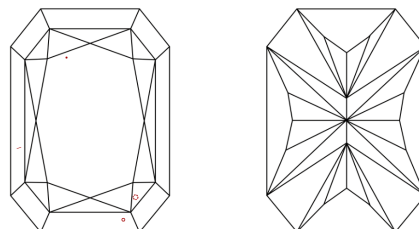

CLARITY CHARACTERISTICS

KEY TO SYMBOLS

Red symbols indicate internal characteristics.
Green symbols indicate external characteristics.

COLOR

D E F G H I J Faint Very Light Light

CLARITY

IF	VS¹⁻²	VS¹⁻²	SI¹⁻²	I¹⁻³
Internally Flawless	Very Very Slightly Included	Very Slightly Included	Slightly Included	Included