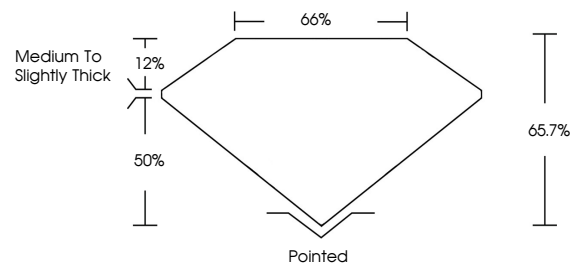

Measurements **8.22 X 5.69 X 3.74 MM**

GRADING RESULTS

Carat Weight **1.52 CARAT**
Color Grade **F**
Clarity Grade **VS 1**

ADDITIONAL GRADING INFORMATION

Polish **EXCELLENT**
Symmetry **EXCELLENT**
Fluorescence **NONE**
Inscription(s) **(IGI) LG645490814**
Comments: This Laboratory Grown Diamond was created by Chemical Vapor Deposition (CVD) growth process. Type IIa

July 29, 2024
IGI Report No **LG645490814**
CUT CORNERED RECT. MODIFIED BRILLIANT
8.22 X 5.69 X 3.74 MM
Carat Weight **1.52 CARAT**
Color Grade **F**
Clarity Grade **VS 1**
Depth **65.7%**
Table **50%**
Girdle **Medium to Slightly Thick**
Culet **Pointed**
Polish **EXCELLENT**
Symmetry **EXCELLENT**
Fluorescence **NONE**
Inscription(s) **(IGI) LG645490814**
Comments: This Laboratory Grown Diamond was created by Chemical Vapor Deposition (CVD) growth process. Type IIa

GRADING RESULTS

Carat Weight **1.52 CARAT**
Color Grade **F**
Clarity Grade **VS 1**

ADDITIONAL GRADING INFORMATION

Polish **EXCELLENT**
Symmetry **EXCELLENT**
Fluorescence **NONE**
Inscription(s) **(IGI) LG645490814**

Comments: This Laboratory Grown Diamond was created by Chemical Vapor Deposition (CVD) growth process. Type IIa

PROPORTIONS

Sample Image Used

CLARITY CHARACTERISTICS

KEY TO SYMBOLS

Red symbols indicate internal characteristics.
Green symbols indicate external characteristics.