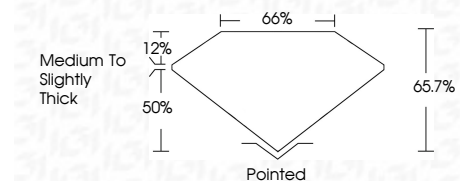

ELECTRONIC COPY

LG645490814
Report verification at igi.org

July 29, 2024
IGI Report Number **LG645490814**
Description **LABORATORY GROWN DIAMOND**
Shape and Cutting Style **CUT CORNERED
RECTANGULAR MODIFIED
BRILLIANT**

Measurements **8.22 X 5.69 X 3.74 MM**

GRADING RESULTS

Carat Weight **1.52 CARAT**
Color Grade **F**
Clarity Grade **VS 1**

ADDITIONAL GRADING INFORMATION

Polish **EXCELLENT**
Symmetry **EXCELLENT**
Fluorescence **NONE**
Inscription(s) **(IGI) LG645490814**
Comments: This Laboratory Grown Diamond was created by Chemical Vapor Deposition (CVD) growth process. Type IIa

July 29, 2024
IGI Report No **LG645490814**
CUT CORNERED RECT. MODIFIED BRILLIANT
8.22 X 5.69 X 3.74 MM
Carat Weight **1.52 CARAT**
Color Grade **F**
Clarity Grade **VS 1**
Depth **65.7%**
Table **50%**
Girdle **Medium to Slightly Thick**
Culet **Pointed**
Polish **EXCELLENT**
Symmetry **EXCELLENT**
Fluorescence **NONE**
Inscription(s) **(IGI) LG645490814**
Comments: This Laboratory Grown Diamond was created by Chemical Vapor Deposition (CVD) growth process. Type IIa

LABORATORY GROWN DIAMOND REPORT

July 29, 2024
IGI Report Number **LG645490814**
Description **LABORATORY GROWN DIAMOND**
Shape and Cutting Style **CUT CORNERED RECTANGULAR
MODIFIED BRILLIANT**
Measurements **8.22 X 5.69 X 3.74 MM**