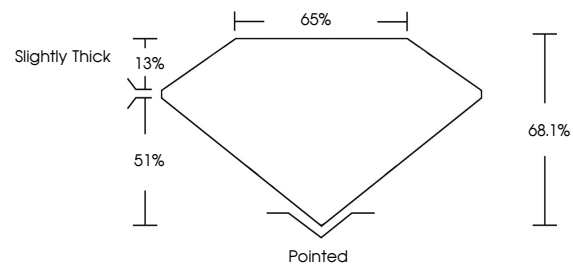

July 29, 2024
IGI Report No **LG645490830**
CUT CORNERED RECT. MODIFIED BRILLIANT
8.21 X 5.76 X 3.92 MM
Carat Weight **1.58 CARAT**
Color Grade **F**
Clarity Grade **VS 1**
Depth **68.1%**
Table **51%**
Girdle **Slightly Thick**
Culet **Pointed**
Polish **EXCELLENT**
Symmetry **EXCELLENT**
Fluorescence **NONE**
Inscription(s) **(LGI) LG645490830**
Comments: This Laboratory Grown Diamond was created by Chemical Vapor Deposition (CVD) growth process. Type IIa

GRADING RESULTS

Carat Weight **1.58 CARAT**
Color Grade **F**
Clarity Grade **VS 1**

ADDITIONAL GRADING INFORMATION

Polish **EXCELLENT**
Symmetry **EXCELLENT**
Fluorescence **NONE**
Inscription(s) **(LGI) LG645490830**

Comments: This Laboratory Grown Diamond was created by Chemical Vapor Deposition (CVD) growth process. Type IIa

PROPORTIONS

Sample Image Used

CLARITY CHARACTERISTICS

KEY TO SYMBOLS

Red symbols indicate internal characteristics.
Green symbols indicate external characteristics.