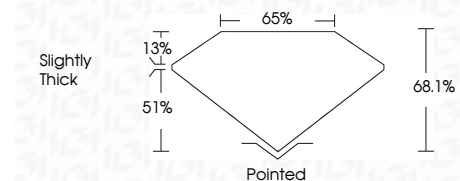

ELECTRONIC COPY

LG645490830
Report verification at igi.org

July 29, 2024
IGI Report Number **LG645490830**
Description **LABORATORY GROWN DIAMOND**
Shape and Cutting Style **CUT CORNERED
RECTANGULAR MODIFIED
BRILLIANT**
Measurements **8.21 X 5.76 X 3.92 MM**

GRADING RESULTS

Carat Weight **1.58 CARAT**
Color Grade **F**
Clarity Grade **VS 1**

ADDITIONAL GRADING INFORMATION

Polish **EXCELLENT**
Symmetry **EXCELLENT**
Fluorescence **NONE**
Inscription(s) **(LGI) LG645490830**
Comments: This Laboratory Grown Diamond was created by Chemical Vapor Deposition (CVD) growth process. Type IIa

July 29, 2024
IGI Report No **LG645490830**
CUT CORNERED RECT. MODIFIED BRILLIANT
8.21 X 5.76 X 3.92 MM
Carat Weight **1.58 CARAT**
Color Grade **F**
Clarity Grade **VS 1**
Depth **68.1%**
Table **51%**
Girdle **Slightly Thick**
Culet **Pointed**
Polish **EXCELLENT**
Symmetry **EXCELLENT**
Fluorescence **NONE**
Inscription(s) **(LGI) LG645490830**
Comments: This Laboratory Grown Diamond was created by Chemical Vapor Deposition (CVD) growth process. Type IIa

LABORATORY GROWN DIAMOND REPORT

July 29, 2024
IGI Report Number **LG645490830**
Description **LABORATORY GROWN DIAMOND**
Shape and Cutting Style **CUT CORNERED RECTANGULAR
MODIFIED BRILLIANT**
Measurements **8.21 X 5.76 X 3.92 MM**