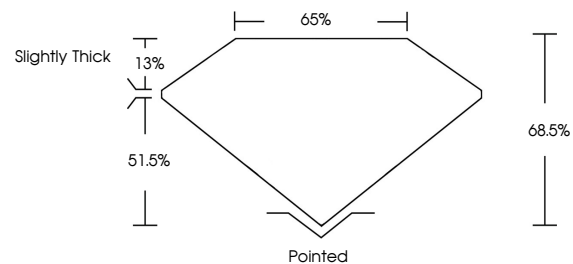

Measurements **10.31 X 7.07 X 4.84 MM**

GRADING RESULTS

Carat Weight **3.07 CARATS**
Color Grade **G**
Clarity Grade **VS 1**

ADDITIONAL GRADING INFORMATION

Polish **EXCELLENT**
Symmetry **EXCELLENT**
Fluorescence **NONE**
Inscription(s) **(LGI) LG645491356**
Comments: This Laboratory Grown Diamond was created by Chemical Vapor Deposition (CVD) growth process. Type IIa

July 29, 2024
IGI Report No LG645491356
CUT CORNERED RECT. MODIFIED BRILLIANT
10.31 X 7.07 X 4.84 MM
Carat Weight **3.07 CARATS**
Color Grade **G**
Clarity Grade **VS 1**
Table **51.5%**
Girdle **13%**
Slightly Thick
Culet **Pointed**
Polish **EXCELLENT**
Symmetry **EXCELLENT**
Fluorescence **NONE**
Inscription(s) **(LGI) LG645491356**
Comments: This Laboratory Grown Diamond was created by Chemical Vapor Deposition (CVD) growth process. Type IIa

GRADING RESULTS

Carat Weight **3.07 CARATS**
Color Grade **G**
Clarity Grade **VS 1**

ADDITIONAL GRADING INFORMATION

Polish **EXCELLENT**
Symmetry **EXCELLENT**
Fluorescence **NONE**
Inscription(s) **(LGI) LG645491356**

Comments: This Laboratory Grown Diamond was created by Chemical Vapor Deposition (CVD) growth process. Type IIa

PROPORTIONS

Sample Image Used

CLARITY CHARACTERISTICS

KEY TO SYMBOLS

Red symbols indicate internal characteristics.
Green symbols indicate external characteristics.