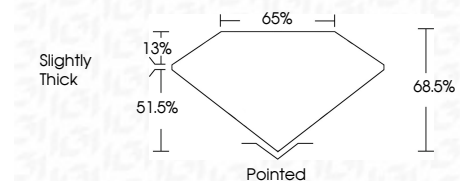

Measurements **10.31 X 7.07 X 4.84 MM**

GRADING RESULTS

Carat Weight **3.07 CARATS**
Color Grade **G**
Clarity Grade **VS 1**

ADDITIONAL GRADING INFORMATION

Polish **EXCELLENT**
Symmetry **EXCELLENT**
Fluorescence **NONE**
Inscription(s) **(LGI) LG645491356**
Comments: This Laboratory Grown Diamond was created by Chemical Vapor Deposition (CVD) growth process. Type IIa

July 29, 2024
IGI Report No LG645491356
CUT CORNERED RECT. MODIFIED BRILLIANT
10.31 X 7.07 X 4.84 MM
Carat Weight **3.07 CARATS**
Color Grade **G**
Clarity Grade **VS 1**
Table **51.5%**
Girdle **13%**
Slightly Thick
Culet **Pointed**
Polish **EXCELLENT**
Symmetry **EXCELLENT**
Fluorescence **NONE**
Inscription(s) **(LGI) LG645491356**
Comments: This Laboratory Grown Diamond was created by Chemical Vapor Deposition (CVD) growth process. Type IIa

LABORATORY GROWN DIAMOND REPORT

July 29, 2024
IGI Report Number **LG645491356**
Description **LABORATORY GROWN DIAMOND**
Shape and Cutting Style **CUT CORNERED RECTANGULAR
MODIFIED BRILLIANT**
Measurements **10.31 X 7.07 X 4.84 MM**

GRADING RESULTS

Carat Weight **3.07 CARATS**
Color Grade **G**
Clarity Grade **VS 1**

ADDITIONAL GRADING INFORMATION

Polish **EXCELLENT**
Symmetry **EXCELLENT**
Fluorescence **NONE**
Inscription(s) **(LGI) LG645491356**