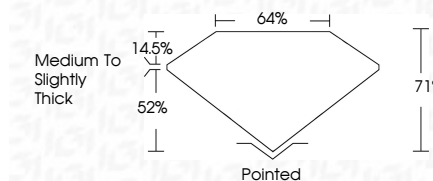

ELECTRONIC COPY

LG645492266
Report verification at igi.org

July 27, 2024
IGI Report Number **LG645492266**
Description **LABORATORY GROWN DIAMOND**
Shape and Cutting Style **CUT CORNERED
RECTANGULAR MODIFIED
BRILLIANT**

Measurements **6.45 X 5.10 X 3.62 MM**

GRADING RESULTS

Carat Weight **1.02 CARAT**
Color Grade **F**
Clarity Grade **VVS 2**

ADDITIONAL GRADING INFORMATION

Polish **EXCELLENT**
Symmetry **EXCELLENT**
Fluorescence **NONE**
Inscription(s) **(IGI) LG645492266**
Comments: This Laboratory Grown Diamond was created by Chemical Vapor Deposition (CVD) growth process. Type IIa

IGI

July 27, 2024
IGI Report No **LG645492266**
CUT CORNERED RECT. MODIFIED BRILLIANT
6.45 X 5.10 X 3.62 MM
Carat Weight **1.02 CARAT**
Color Grade **F**
Clarity Grade **VVS 2**
Depth **71%**
Table **14.5%**
Girdle **Medium to Slightly Thick**
Culet **Pointed**
Polish **EXCELLENT**
Symmetry **EXCELLENT**
Fluorescence **NONE**
Inscription(s) **(IGI) LG645492266**

Comments: This Laboratory Grown Diamond was created by Chemical Vapor Deposition (CVD) growth process. Type IIa

LABORATORY GROWN DIAMOND REPORT

July 27, 2024
IGI Report Number **LG645492266**
Description **LABORATORY GROWN DIAMOND**
Shape and Cutting Style **CUT CORNERED RECTANGULAR
MODIFIED BRILLIANT**
Measurements **6.45 X 5.10 X 3.62 MM**