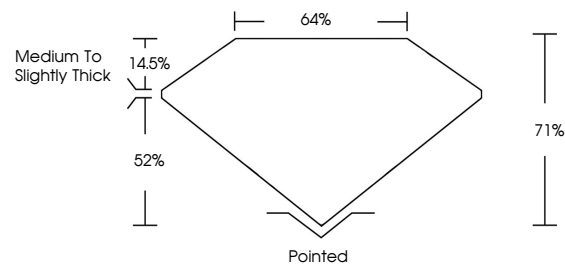

Measurements **6.45 X 5.10 X 3.62 MM**

GRADING RESULTS

Carat Weight **1.02 CARAT**
Color Grade **F**
Clarity Grade **VVS 2**

ADDITIONAL GRADING INFORMATION

Polish **EXCELLENT**
Symmetry **EXCELLENT**
Fluorescence **NONE**
Inscription(s) **(IGI) LG645492266**
Comments: This Laboratory Grown Diamond was created by Chemical Vapor Deposition (CVD) growth process. Type IIa

IGI

July 27, 2024
IGI Report No **LG645492266**
CUT CORNERED RECT. MODIFIED BRILLIANT
6.45 X 5.10 X 3.62 MM
Carat Weight **1.02 CARAT**
Color Grade **F**
Clarity Grade **VVS 2**
Depth **71%**
Table **14.5%**
Girdle **Medium to Slightly Thick**
Culet **Pointed**
Polish **EXCELLENT**
Symmetry **EXCELLENT**
Fluorescence **NONE**
Inscription(s) **(IGI) LG645492266**

GRADING RESULTS

Carat Weight **1.02 CARAT**
Color Grade **F**
Clarity Grade **VVS 2**

ADDITIONAL GRADING INFORMATION

Polish **EXCELLENT**
Symmetry **EXCELLENT**
Fluorescence **NONE**
Inscription(s) **(IGI) LG645492266**

Comments: This Laboratory Grown Diamond was created by Chemical Vapor Deposition (CVD) growth process. Type IIa

PROPORTIONS

Sample Image Used

CLARITY CHARACTERISTICS

KEY TO SYMBOLS

Red symbols indicate internal characteristics.
Green symbols indicate external characteristics.