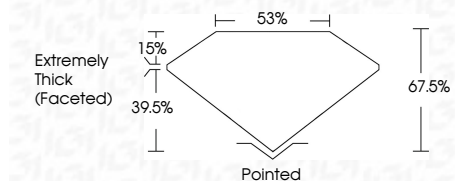

ELECTRONIC COPY

LG645493533
Report verification at igi.org

August 8, 2024
IGI Report Number **LG645493533**
Description **LABORATORY GROWN DIAMOND**
Shape and Cutting Style **OVAL MODIFIED BRILLIANT**
Measurements **7.56 X 5.54 X 3.74 MM**

GRADING RESULTS

Carat Weight **1.25 CARAT**
Color Grade **FANCY VIVID PINK**
Clarity Grade **VS 1**

ADDITIONAL GRADING INFORMATION

Polish **VERY GOOD**
Symmetry **GOOD**
Fluorescence **SLIGHT**
Inscription(s) **IGI LG645493533**

Comments: This Laboratory Grown Diamond was created by Chemical Vapor Deposition (CVD) growth process. Indications of post-growth treatment.

August 8, 2024
IGI Report No **LG645493533**
OVAL MODIFIED BRILLIANT
Carat Weight **1.25 CARAT**
Color Grade **FANCY VIVID PINK**
Clarity Grade **VS 1**
Depth **67.5%**
Table **39.5%**
Girdle **Extremely Thick (Faceted)**
Culet **Pointed**
Polish **VERY GOOD**
Symmetry **GOOD**
Fluorescence **SLIGHT**
Inscription(s) **IGI LG645493533**