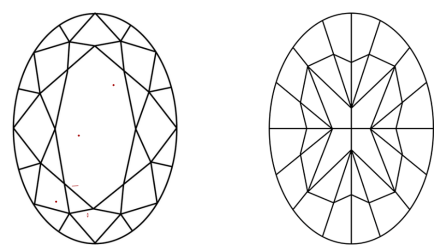

CLARITY CHARACTERISTICS

KEY TO SYMBOLS

Red symbols indicate internal characteristics.
Green symbols indicate external characteristics.

COLOR

D E F G H I J Faint Very Light Light

CLARITY

IF	VS¹⁻²	VS¹⁻²	SI¹⁻²	I¹⁻³
Internally Flawless	Very Very Slightly Included	Very Slightly Included	Slightly Included	Included