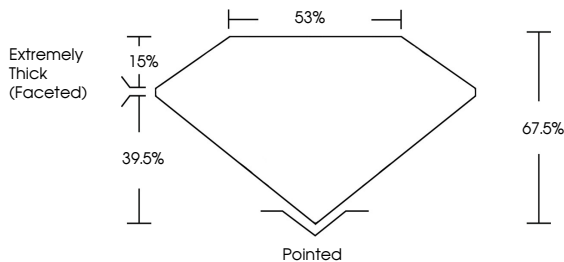

GRADING RESULTS

Carat Weight **1.25 CARAT**
Color Grade **FANCY VIVID PINK**
Clarity Grade **VS 1**

ADDITIONAL GRADING INFORMATION

Polish **VERY GOOD**
Symmetry **GOOD**
Fluorescence **SLIGHT**
Inscription(s) **IGI LG645493533**

Comments: This Laboratory Grown Diamond was created by Chemical Vapor Deposition (CVD) growth process. Indications of post-growth treatment.

PROPORTIONS

Sample Image Used

CLARITY CHARACTERISTICS

KEY TO SYMBOLS

Red symbols indicate internal characteristics.
Green symbols indicate external characteristics.

COLOR

D E F G H I J Faint Very Light Light

CLARITY

IF	VS ¹⁻²	VS ¹⁻²	SI ¹⁻²	I ¹⁻³
Internally Flawless	Very Very Slightly Included	Very Slightly Included	Slightly Included	Included