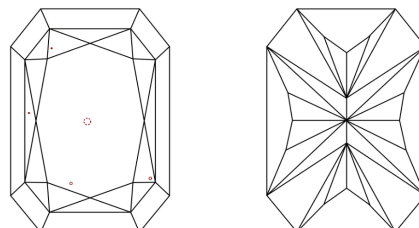

CLARITY CHARACTERISTICS

KEY TO SYMBOLS

Red symbols indicate internal characteristics.
Green symbols indicate external characteristics.

COLOR

D E F G H I J Faint Very Light Light

CLARITY

IF	VS¹⁻²	VS¹⁻²	SI¹⁻²	I¹⁻³
Internally Flawless	Very Very Slightly Included	Very Slightly Included	Slightly Included	Included