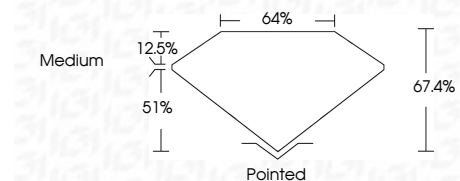

Measurements **10.98 X 7.98 X 5.38 MM**

GRADING RESULTS

Carat Weight **3.95 CARATS**
Color Grade **E**
Clarity Grade **VS 1**

ADDITIONAL GRADING INFORMATION

Polish **EXCELLENT**
Symmetry **EXCELLENT**
Fluorescence **NONE**
Inscription(s) **IGI LG645494283**
Comments: This Laboratory Grown Diamond was created by Chemical Vapor Deposition (CVD) growth process. Type IIa

July 29, 2024
IGI Report No **LG645494283**
CUT CORNERED RECT. MODIFIED BRILLIANT
10.98 X 7.98 X 5.38 MM
Carat Weight **3.95 CARATS**
Color Grade **E**
Clarity Grade **VS 1**
Depth **67.4%**
Table **51%**
Girdle **Medium**
Culet **Pointed**
Polish **EXCELLENT**
Symmetry **EXCELLENT**
Fluorescence **NONE**
Inscription(s) **IGI LG645494283**
Comments: This Laboratory Grown Diamond was created by Chemical Vapor Deposition (CVD) growth process. Type IIa

LABORATORY GROWN DIAMOND REPORT

July 29, 2024
IGI Report Number **LG645494283**
Description **LABORATORY GROWN DIAMOND**
Shape and Cutting Style **CUT CORNERED RECTANGULAR
MODIFIED BRILLIANT**
Measurements **10.98 X 7.98 X 5.38 MM**

GRADING RESULTS

Carat Weight **3.95 CARATS**
Color Grade **E**
Clarity Grade **VS 1**

ADDITIONAL GRADING INFORMATION

Polish **EXCELLENT**
Symmetry **EXCELLENT**
Fluorescence **NONE**
Inscription(s) **IGI LG645494283**