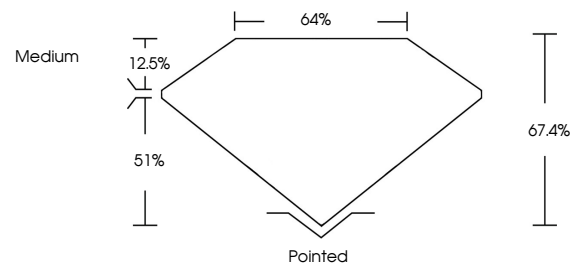

Measurements **10.98 X 7.98 X 5.38 MM**

GRADING RESULTS

Carat Weight **3.95 CARATS**
Color Grade **E**
Clarity Grade **VS 1**

ADDITIONAL GRADING INFORMATION

Polish **EXCELLENT**
Symmetry **EXCELLENT**
Fluorescence **NONE**
Inscription(s) **IGI LG645494283**
Comments: This Laboratory Grown Diamond was created by Chemical Vapor Deposition (CVD) growth process. Type IIa

July 29, 2024
IGI Report No **LG645494283**
CUT CORNERED RECT. MODIFIED BRILLIANT
10.98 X 7.98 X 5.38 MM
Carat Weight **3.95 CARATS**
Color Grade **E**
Clarity Grade **VS 1**
Depth **67.4%**
Table **51%**
Girdle **Medium**
Culet **Pointed**
Polish **EXCELLENT**
Symmetry **EXCELLENT**
Fluorescence **NONE**
Inscription(s) **IGI LG645494283**
Comments: This Laboratory Grown Diamond was created by Chemical Vapor Deposition (CVD) growth process. Type IIa

GRADING RESULTS

Carat Weight **3.95 CARATS**
Color Grade **E**
Clarity Grade **VS 1**

ADDITIONAL GRADING INFORMATION

Polish **EXCELLENT**
Symmetry **EXCELLENT**
Fluorescence **NONE**
Inscription(s) **IGI LG645494283**

Comments: This Laboratory Grown Diamond was created by Chemical Vapor Deposition (CVD) growth process. Type IIa

PROPORTIONS

Sample Image Used

CLARITY CHARACTERISTICS

KEY TO SYMBOLS

Red symbols indicate internal characteristics.
Green symbols indicate external characteristics.