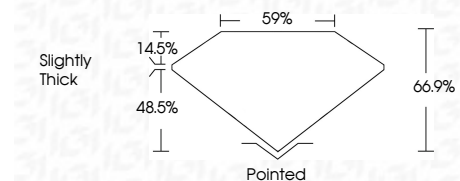

Measurements **8.40 X 5.71 X 3.82 MM**

GRADING RESULTS

Carat Weight **1.56 CARAT**
Color Grade **E**
Clarity Grade **VVS 2**

ADDITIONAL GRADING INFORMATION

Polish **EXCELLENT**
Symmetry **EXCELLENT**
Fluorescence **NONE**

Inscription(s) **IGI LG645498684**

Comments: This Laboratory Grown Diamond was created by Chemical Vapor Deposition (CVD) growth process. Type IIa

August 2, 2024
IGI Report No **LG645498684**
CUT CORNERED RECT. MODIFIED BRILLIANT
8.40 X 5.71 X 3.82 MM
Carat Weight **1.56 CARAT**
Color Grade **E**
Clarity Grade **VVS 2**
Depth **66.9%**
Table **48.5%**
Girdle **Slightly Thick**
Culet **Pointed**
Polish **EXCELLENT**
Symmetry **EXCELLENT**
Fluorescence **NONE**
Inscription(s) **IGI LG645498684**

Comments: This Laboratory Grown Diamond was created by Chemical Vapor Deposition (CVD) growth process. Type IIa

LABORATORY GROWN DIAMOND REPORT

August 2, 2024
IGI Report Number **LG645498684**
Description **LABORATORY GROWN DIAMOND**
Shape and Cutting Style **CUT CORNERED RECTANGULAR
MODIFIED BRILLIANT**
Measurements **8.40 X 5.71 X 3.82 MM**

GRADING RESULTS

Carat Weight **1.56 CARAT**
Color Grade **E**
Clarity Grade **VVS 2**

ADDITIONAL GRADING INFORMATION

Polish **EXCELLENT**
Symmetry **EXCELLENT**
Fluorescence **NONE**

Inscription(s) **IGI LG645498684**