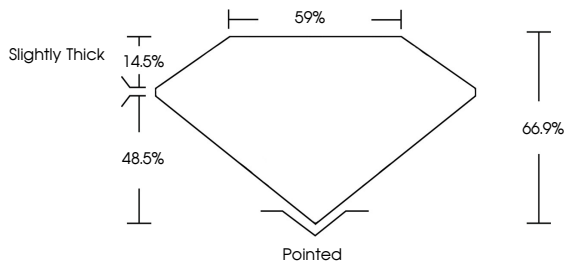

PROPORTIONS