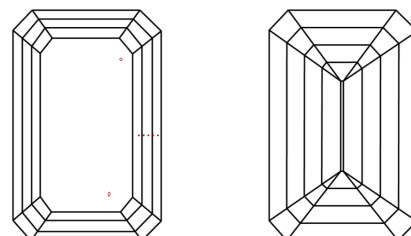

CLARITY CHARACTERISTICS

KEY TO SYMBOLS

Red symbols indicate internal characteristics.
Green symbols indicate external characteristics.

COLOR

D E F G H I J Faint Very Light Light

CLARITY

IF	VS¹⁻²	VS¹⁻²	SI¹⁻²	I¹⁻³
Internally Flawless	Very Very Slightly Included	Very Slightly Included	Slightly Included	Included