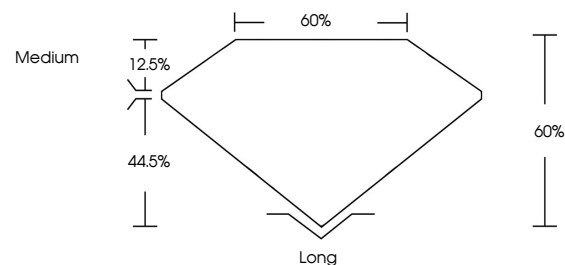

PROPORTIONS