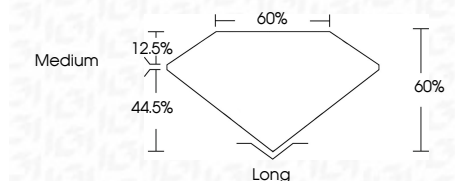

ELECTRONIC COPY

LG646447472
Report verification at igi.org

August 1, 2024
IGI Report Number **LG646447472**
Description **LABORATORY GROWN DIAMOND**
Shape and Cutting Style **EMERALD CUT**
Measurements **15.89 X 10.16 X 6.10 MM**

GRADING RESULTS
Carat Weight **10.25 CARATS**
Color Grade **F**
Clarity Grade **VS 2**

ADDITIONAL GRADING INFORMATION
Polish **EXCELLENT**
Symmetry **EXCELLENT**
Fluorescence **NONE**
Inscription(s) **IGI LG646447472**
Comments: This Laboratory Grown Diamond was created by Chemical Vapor Deposition (CVD) growth process. Type IIa

August 1, 2024
IGI Report No **LG646447472**
EMERALD CUT
15.89 X 10.16 X 6.10 MM
10.25 CARATS
Color Grade **F**
Clarity Grade **VS 2**
Depth **60%**
Table **60%**
Girdle **Medium**
Culet **Long**
Polish **EXCELLENT**
Symmetry **EXCELLENT**
Fluorescence **NONE**
Inscription(s) **IGI LG646447472**
Comments: This Laboratory Grown Diamond was created by Chemical Vapor Deposition (CVD) growth process. Type IIa

LABORATORY GROWN DIAMOND REPORT

August 1, 2024
IGI Report Number **LG646447472**
Description **LABORATORY GROWN DIAMOND**
Shape and Cutting Style **EMERALD CUT**
Measurements **15.89 X 10.16 X 6.10 MM**