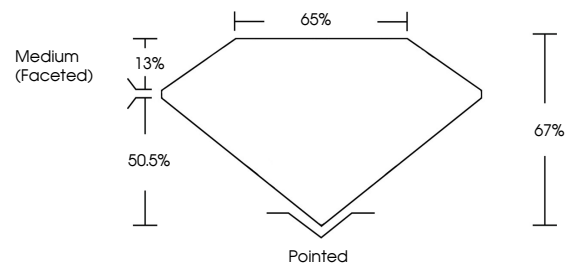

Measurements **8.28 X 5.81 X 3.89 MM**

GRADING RESULTS

Carat Weight **1.59 CARAT**
Color Grade **F**
Clarity Grade **VS 2**

ADDITIONAL GRADING INFORMATION

Polish **EXCELLENT**
Symmetry **EXCELLENT**
Fluorescence **NONE**
Inscription(s) **IGI LG646447813**
Comments: This Laboratory Grown Diamond was created by Chemical Vapor Deposition (CVD) growth process. Type IIa

August 2, 2024
IGI Report No **LG646447813**
CUT CORNERED RECT. MODIFIED BRILLIANT
8.28 X 5.81 X 3.89 MM
Carat Weight **1.59 CARAT**
Color Grade **F**
Clarity Grade **VS 2**
Depth **67%**
Table **50.5%**
Girdle **Medium (Faceted)**
Culet **Pointed**
Polish **EXCELLENT**
Symmetry **EXCELLENT**
Fluorescence **NONE**
Inscription(s) **IGI LG646447813**
Comments: This Laboratory Grown Diamond was created by Chemical Vapor Deposition (CVD) growth process. Type IIa

GRADING RESULTS

Carat Weight **1.59 CARAT**
Color Grade **F**
Clarity Grade **VS 2**

ADDITIONAL GRADING INFORMATION

Polish **EXCELLENT**
Symmetry **EXCELLENT**
Fluorescence **NONE**
Inscription(s) **IGI LG646447813**

Comments: This Laboratory Grown Diamond was created by Chemical Vapor Deposition (CVD) growth process. Type IIa

PROPORTIONS

Sample Image Used

CLARITY CHARACTERISTICS

KEY TO SYMBOLS

Red symbols indicate internal characteristics.
Green symbols indicate external characteristics.