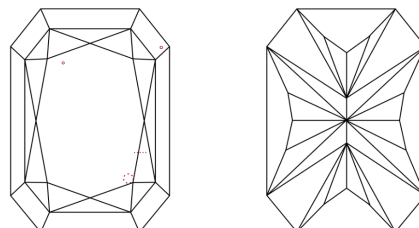

CLARITY CHARACTERISTICS

KEY TO SYMBOLS

Red symbols indicate internal characteristics.
Green symbols indicate external characteristics.

COLOR

D E F G H I J Faint Very Light Light

CLARITY

IF	VS¹⁻²	VS¹⁻²	SI¹⁻²	I¹⁻³
Internally Flawless	Very Very Slightly Included	Very Slightly Included	Slightly Included	Included