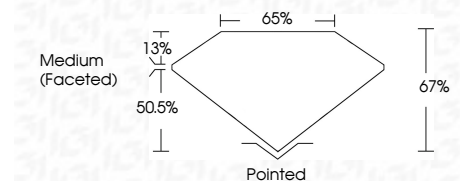

Measurements **8.28 X 5.81 X 3.89 MM**

GRADING RESULTS

Carat Weight **1.59 CARAT**
Color Grade **F**
Clarity Grade **VS 2**

ADDITIONAL GRADING INFORMATION

Polish **EXCELLENT**
Symmetry **EXCELLENT**
Fluorescence **NONE**
Inscription(s) **IGI LG646447813**
Comments: This Laboratory Grown Diamond was created by Chemical Vapor Deposition (CVD) growth process. Type IIa

August 2, 2024
IGI Report No **LG646447813**
CUT CORNERED RECT. MODIFIED BRILLIANT
8.28 X 5.81 X 3.89 MM
Carat Weight **1.59 CARAT**
Color Grade **F**
Clarity Grade **VS 2**
Depth **67%**
Table **50.5%**
Girdle **Medium (Faceted)**
Culet **Pointed**
Polish **EXCELLENT**
Symmetry **EXCELLENT**
Fluorescence **NONE**
Inscription(s) **IGI LG646447813**
Comments: This Laboratory Grown Diamond was created by Chemical Vapor Deposition (CVD) growth process. Type IIa

LABORATORY GROWN DIAMOND REPORT

August 2, 2024
IGI Report Number **LG646447813**
Description **LABORATORY GROWN DIAMOND**
Shape and Cutting Style **CUT CORNERED RECTANGULAR
MODIFIED BRILLIANT**
Measurements **8.28 X 5.81 X 3.89 MM**

GRADING RESULTS

Carat Weight **1.59 CARAT**
Color Grade **F**
Clarity Grade **VS 2**

ADDITIONAL GRADING INFORMATION

Polish **EXCELLENT**
Symmetry **EXCELLENT**
Fluorescence **NONE**
Inscription(s) **IGI LG646447813**