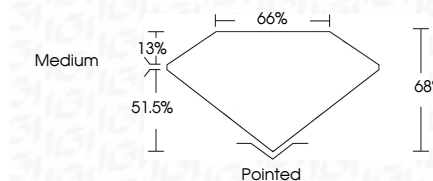

ELECTRONIC COPY

LG646452980
Report verification at igi.org

August 3, 2024
IGI Report Number **LG646452980**
Description **LABORATORY GROWN DIAMOND**

Shape and Cutting Style **CUT CORNERED
RECTANGULAR MODIFIED
BRILLIANT**

Measurements **8.12 X 5.69 X 3.87 MM**

GRADING RESULTS
Carat Weight **1.53 CARAT**
Color Grade **D**
Clarity Grade **VS 1**

ADDITIONAL GRADING INFORMATION
Polish **EXCELLENT**
Symmetry **EXCELLENT**
Fluorescence **NONE**
Inscription(s) **(IGI) LG646452980**
Comments: This Laboratory Grown Diamond was created by Chemical Vapor Deposition (CVD) growth process. Type IIa

August 3, 2024
IGI Report No **LG646452980**
CUT CORNERED RECT. MODIFIED BRILLIANT
8.12 X 5.69 X 3.87 MM
Carat Weight **1.53 CARAT**
Color Grade **D**
Clarity Grade **VS 1**
Depth **68%**
Table **65%**
Girdle **Medium**
Culet **Pointed**
Polish **EXCELLENT**
Symmetry **EXCELLENT**
Fluorescence **NONE**
Inscription(s) **(IGI) LG646452980**
Comments: This Laboratory Grown Diamond was created by Chemical Vapor Deposition (CVD) growth process. Type IIa

LABORATORY GROWN DIAMOND REPORT

August 3, 2024
IGI Report Number **LG646452980**
Description **LABORATORY GROWN DIAMOND**
Shape and Cutting Style **CUT CORNERED RECTANGULAR
MODIFIED BRILLIANT**
Measurements **8.12 X 5.69 X 3.87 MM**