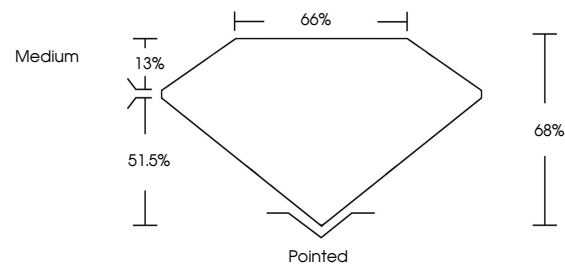

Measurements **8.12 X 5.69 X 3.87 MM**

GRADING RESULTS
Carat Weight **1.53 CARAT**
Color Grade **D**
Clarity Grade **VS 1**

ADDITIONAL GRADING INFORMATION
Polish **EXCELLENT**
Symmetry **EXCELLENT**
Fluorescence **NONE**
Inscription(s) **(IGI) LG646452980**
Comments: This Laboratory Grown Diamond was created by Chemical Vapor Deposition (CVD) growth process. Type IIa

August 3, 2024
IGI Report No **LG646452980**
CUT CORNERED RECT. MODIFIED BRILLIANT
8.12 X 5.69 X 3.87 MM
Carat Weight **1.53 CARAT**
Color Grade **D**
Clarity Grade **VS 1**
Depth **68%**
Table **65%**
Girdle **Medium**
Culet **Pointed**
Polish **EXCELLENT**
Symmetry **EXCELLENT**
Fluorescence **NONE**
Inscription(s) **(IGI) LG646452980**
Comments: This Laboratory Grown Diamond was created by Chemical Vapor Deposition (CVD) growth process. Type IIa

GRADING RESULTS

Carat Weight **1.53 CARAT**
Color Grade **D**
Clarity Grade **VS 1**

ADDITIONAL GRADING INFORMATION

Polish **EXCELLENT**
Symmetry **EXCELLENT**
Fluorescence **NONE**
Inscription(s) **(IGI) LG646452980**

Comments: This Laboratory Grown Diamond was created by Chemical Vapor Deposition (CVD) growth process. Type IIa

PROPORTIONS

Sample Image Used

CLARITY CHARACTERISTICS

KEY TO SYMBOLS

Red symbols indicate internal characteristics.
Green symbols indicate external characteristics.