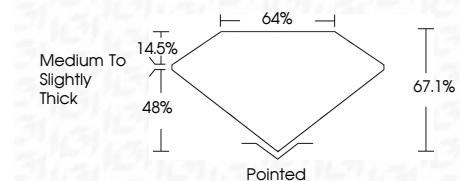

ELECTRONIC COPY

LG646454082
Report verification at igi.org

August 1, 2024
IGI Report Number **LG646454082**
Description **LABORATORY GROWN DIAMOND**
Shape and Cutting Style **CUT CORNERED
RECTANGULAR MODIFIED
BRILLIANT**
Measurements **7.22 X 4.84 X 3.25 MM**

GRADING RESULTS

Carat Weight **1.02 CARAT**
Color Grade **E**
Clarity Grade **VS 2**

ADDITIONAL GRADING INFORMATION

Polish **EXCELLENT**
Symmetry **EXCELLENT**
Fluorescence **NONE**
Inscription(s) **IGI LG646454082**
Comments: This Laboratory Grown Diamond was created by Chemical Vapor Deposition (CVD) growth process. Type IIa

August 1, 2024
IGI Report No **LG646454082**
CUT CORNERED RECT. MODIFIED BRILLIANT
7.22 X 4.84 X 3.25 MM
Carat Weight **1.02 CARAT**
Color Grade **E**
Clarity Grade **VS 2**
Depth **48%**
Table **14.5%**
Girdle **Medium to Slightly Thick**
Culet **Pointed**
Polish **EXCELLENT**
Symmetry **EXCELLENT**
Fluorescence **NONE**
Inscription(s) **IGI LG646454082**
Comments: This Laboratory Grown Diamond was created by Chemical Vapor Deposition (CVD) growth process. Type IIa

LABORATORY GROWN DIAMOND REPORT

August 1, 2024
IGI Report Number **LG646454082**
Description **LABORATORY GROWN DIAMOND**
Shape and Cutting Style **CUT CORNERED RECTANGULAR
MODIFIED BRILLIANT**
Measurements **7.22 X 4.84 X 3.25 MM**