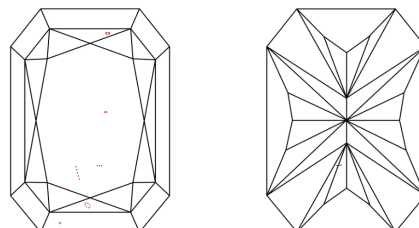

CLARITY CHARACTERISTICS

KEY TO SYMBOLS

Red symbols indicate internal characteristics.
Green symbols indicate external characteristics.

COLOR

D E F G H I J Faint Very Light Light

CLARITY

IF	VS¹⁻²	VS¹⁻²	SI¹⁻²	I¹⁻³
Internally Flawless	Very Very Slightly Included	Very Slightly Included	Slightly Included	Included