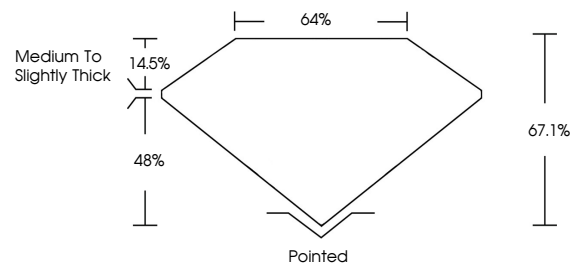

August 1, 2024
IGI Report No **LG646454082**
CUT CORNERED RECT. MODIFIED BRILLIANT
7.22 X 4.84 X 3.25 MM
Carat Weight **1.02 CARAT**
Color Grade **E**
Clarity Grade **VS 2**
Depth **48%**
Table **14.5%**
Girdle **Medium to Slightly Thick**
Culet **Pointed**
Polish **EXCELLENT**
Symmetry **EXCELLENT**
Fluorescence **NONE**
Inscription(s) **IGI LG646454082**
Comments: This Laboratory Grown Diamond was created by Chemical Vapor Deposition (CVD) growth process. Type IIa

GRADING RESULTS

Carat Weight **1.02 CARAT**
Color Grade **E**
Clarity Grade **VS 2**

ADDITIONAL GRADING INFORMATION

Polish **EXCELLENT**
Symmetry **EXCELLENT**
Fluorescence **NONE**
Inscription(s) **IGI LG646454082**

Comments: This Laboratory Grown Diamond was created by Chemical Vapor Deposition (CVD) growth process. Type IIa

PROPORTIONS

Sample Image Used

CLARITY CHARACTERISTICS

KEY TO SYMBOLS

Red symbols indicate internal characteristics.
Green symbols indicate external characteristics.