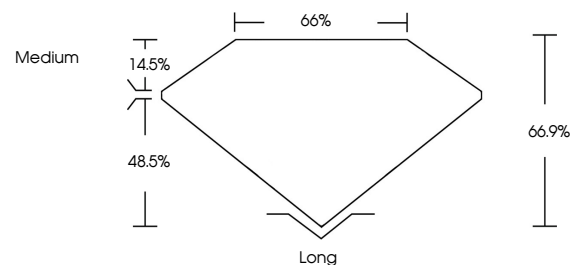

August 3, 2024
IGI Report No **LG646454822**
EMERALD CUT
Carat Weight **2.00 CARATS**
Color Grade **F**
Clarity Grade **VS 2**
Depth **66.9%**
Table **66%**
Girdle **Medium**
Culet **Long**
Polish **EXCELLENT**
Symmetry **EXCELLENT**
Fluorescence **NONE**
Inscription(s) **IGI LG646454822**
Comments: This Laboratory Grown Diamond was created by Chemical Vapor Deposition (CVD) growth process.
Type IIa

LABORATORY GROWN DIAMOND REPORT

August 3, 2024
IGI Report Number **LG646454822**
Description **LABORATORY GROWN DIAMOND**
Shape and Cutting Style **EMERALD CUT**
Measurements **8.34 X 5.93 X 3.97 MM**

GRADING RESULTS

Carat Weight **2.00 CARATS**
Color Grade **F**
Clarity Grade **VS 2**

ADDITIONAL GRADING INFORMATION

Polish **EXCELLENT**
Symmetry **EXCELLENT**
Fluorescence **NONE**
Inscription(s) **IGI LG646454822**

Comments: This Laboratory Grown Diamond was created by Chemical Vapor Deposition (CVD) growth process.
Type IIa

PROPORTIONS

Sample Image Used

CLARITY CHARACTERISTICS

KEY TO SYMBOLS

Red symbols indicate internal characteristics.
Green symbols indicate external characteristics.

COLOR

D E F G H I J Faint Very Light Light