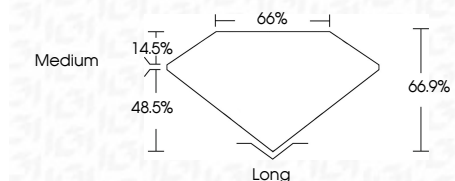

ELECTRONIC COPY

LG646454822
Report verification at igi.org

August 3, 2024
IGI Report Number **LG646454822**
Description **LABORATORY GROWN DIAMOND**
Shape and Cutting Style **EMERALD CUT**
Measurements **8.34 X 5.93 X 3.97 MM**

GRADING RESULTS

Carat Weight **2.00 CARATS**
Color Grade **F**
Clarity Grade **VS 2**

ADDITIONAL GRADING INFORMATION

Polish **EXCELLENT**
Symmetry **EXCELLENT**
Fluorescence **NONE**
Inscription(s) **IGI LG646454822**
Comments: This Laboratory Grown Diamond was created by Chemical Vapor Deposition (CVD) growth process.
Type IIa

August 3, 2024
IGI Report No **LG646454822**
EMERALD CUT
Carat Weight **2.00 CARATS**
Color Grade **F**
Clarity Grade **VS 2**
Depth **66.9%**
Table **66%**
Girdle **Medium**
Culet **Long**
Polish **EXCELLENT**
Symmetry **EXCELLENT**
Fluorescence **NONE**
Inscription(s) **IGI LG646454822**
Comments: This Laboratory Grown Diamond was created by Chemical Vapor Deposition (CVD) growth process.
Type IIa

LABORATORY GROWN DIAMOND REPORT

August 3, 2024
IGI Report Number **LG646454822**
Description **LABORATORY GROWN DIAMOND**
Shape and Cutting Style **EMERALD CUT**
Measurements **8.34 X 5.93 X 3.97 MM**

GRADING RESULTS