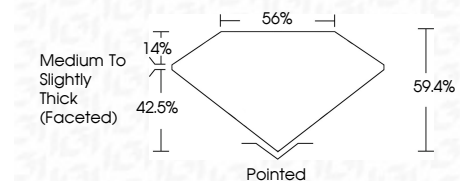

**ELECTRONIC COPY**

LG646455633  
Report verification at igi.org

August 4, 2024  
IGI Report Number **LG646455633**  
Description **LABORATORY GROWN DIAMOND**  
Shape and Cutting Style **HEART BRILLIANT**  
Measurements **6.05 X 7.10 X 4.22 MM**

**GRADING RESULTS**  
Carat Weight **1.04 CARAT**  
Color Grade **D**  
Clarity Grade **VVS 2**

**ADDITIONAL GRADING INFORMATION**  
Polish **EXCELLENT**  
Symmetry **EXCELLENT**  
Fluorescence **NONE**  
Inscription(s) **IGI LG646455633**  
Comments: This Laboratory Grown Diamond was created by Chemical Vapor Deposition (CVD) growth process. Type IIa

August 4, 2024  
IGI Report No **LG646455633**  
**HEART BRILLIANT**  
6.05 X 7.10 X 4.22 MM  
1.04 CARAT  
D  
VVS 2  
60.4%  
85%  
Medium to Slightly Thick (Faceted)  
Pointed  
EXCELLENT  
EXCELLENT  
NONE  
IGI LG646455633  
Comments: This Laboratory Grown Diamond was created by Chemical Vapor Deposition (CVD) growth process. Type IIa

**GRADING RESULTS**  
Carat Weight **1.04 CARAT**  
Color Grade **D**  
Clarity Grade **VVS 2**

**ADDITIONAL GRADING INFORMATION**  
Polish **EXCELLENT**  
Symmetry **EXCELLENT**  
Fluorescence **NONE**  
Inscription(s) **IGI LG646455633**