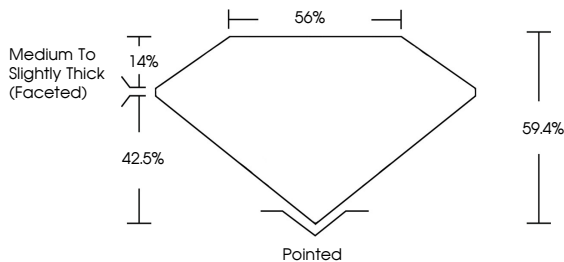

PROPORTIONS