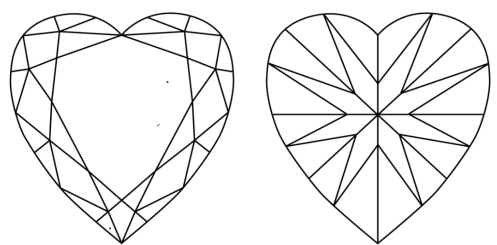

CLARITY CHARACTERISTICS

KEY TO SYMBOLS
Red symbols indicate internal characteristics.
Green symbols indicate external characteristics.

COLOR

D	E	F	G	H	I	J	Faint	Very Light	Light

CLARITY

IF	VS¹⁻²	VS¹⁻²	SI¹⁻²	I¹⁻³
Internally Flawless	Very Very Slightly Included	Very Slightly Included	Slightly Included	Included