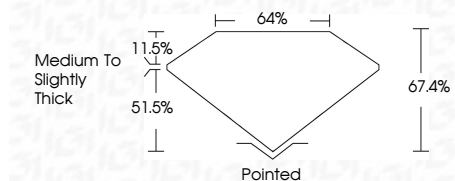

ELECTRONIC COPY

LG646476939
Report verification at igi.org

August 12, 2024
IGI Report Number **LG646476939**
Description **LABORATORY GROWN DIAMOND**
Shape and Cutting Style **CUT CORNERED
RECTANGULAR MODIFIED
BRILLIANT**
Measurements **12.29 X 8.50 X 5.73 MM**

GRADING RESULTS

Carat Weight **5.01 CARATS**
Color Grade **FANCY VIVID BLUE**
Clarity Grade **VVS 2**

ADDITIONAL GRADING INFORMATION

Polish **EXCELLENT**
Symmetry **EXCELLENT**
Fluorescence **NONE**
Inscription(s) **(IGI) LG646476939**
Comments: This Laboratory Grown Diamond was created by Chemical Vapor Deposition (CVD) growth process. Indications of post-growth treatment.

August 12, 2024
IGI Report No **LG646476939**
CUT CORNERED RECT. MODIFIED BRILLIANT
12.29 X 8.50 X 5.73 MM
5.01 CARATS
FANCY VIVID BLUE
VVS 2
67.4%
11.5%
Medium to Slightly Thick
Pointed
EXCELLENT
EXCELLENT
NONE
(IGI) LG646476939
Comments: This Laboratory Grown Diamond was created by Chemical Vapor Deposition (CVD) growth process. Indications of post-growth treatment.

GRADING RESULTS

Carat Weight **5.01 CARATS**
Color Grade **FANCY VIVID BLUE**
Clarity Grade **VVS 2**

ADDITIONAL GRADING INFORMATION

Polish **EXCELLENT**
Symmetry **EXCELLENT**
Fluorescence **NONE**
Inscription(s) **(IGI) LG646476939**