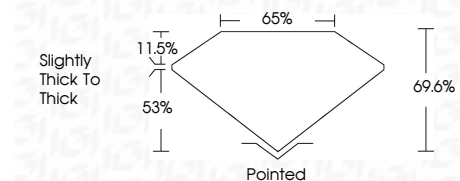

Measurements **6.93 X 5.13 X 3.57 MM**

GRADING RESULTS

Carat Weight **1.07 CARAT**
Color Grade **E**
Clarity Grade **VVS 2**

ADDITIONAL GRADING INFORMATION

Polish **EXCELLENT**
Symmetry **EXCELLENT**
Fluorescence **NONE**
Inscription(s) **(LGI) LG646477066**
Comments: This Laboratory Grown Diamond was created by Chemical Vapor Deposition (CVD) growth process. Type IIa

August 5, 2024
IGI Report No **LG646477066**
CUT CORNERED RECT. MODIFIED BRILLIANT
6.93 X 5.13 X 3.57 MM
Carat Weight **1.07 CARAT**
Color Grade **E**
Clarity Grade **VVS 2**
Depth **53%**
Table **11.5%**
Girdle **Slightly thick to Thick**
Culet **Pointed**
Polish **EXCELLENT**
Symmetry **EXCELLENT**
Fluorescence **NONE**
Inscription(s) **(LGI) LG646477066**
Comments: This Laboratory Grown Diamond was created by Chemical Vapor Deposition (CVD) growth process. Type IIa

LABORATORY GROWN DIAMOND REPORT

August 5, 2024
IGI Report Number **LG646477066**
Description **LABORATORY GROWN DIAMOND**
Shape and Cutting Style **CUT CORNERED RECTANGULAR
MODIFIED BRILLIANT**
Measurements **6.93 X 5.13 X 3.57 MM**

GRADING RESULTS

Carat Weight **1.07 CARAT**
Color Grade **E**
Clarity Grade **VVS 2**

ADDITIONAL GRADING INFORMATION

Polish **EXCELLENT**
Symmetry **EXCELLENT**
Fluorescence **NONE**
Inscription(s) **(LGI) LG646477066**