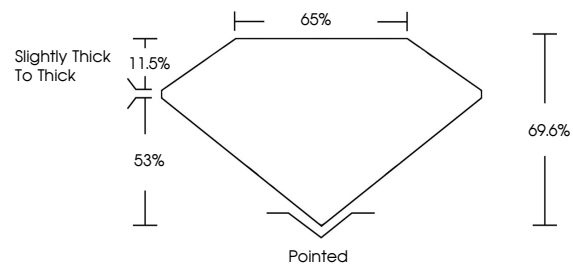

Measurements **6.93 X 5.13 X 3.57 MM**

GRADING RESULTS

Carat Weight **1.07 CARAT**
Color Grade **E**
Clarity Grade **VVS 2**

ADDITIONAL GRADING INFORMATION

Polish **EXCELLENT**
Symmetry **EXCELLENT**
Fluorescence **NONE**
Inscription(s) **(LGI) LG646477066**
Comments: This Laboratory Grown Diamond was created by Chemical Vapor Deposition (CVD) growth process. Type IIa

August 5, 2024
IGI Report No **LG646477066**
CUT CORNERED RECT. MODIFIED BRILLIANT
6.93 X 5.13 X 3.57 MM
Carat Weight **1.07 CARAT**
Color Grade **E**
Clarity Grade **VVS 2**
Depth **53%**
Table **11.5%**
Girdle **Slightly thick to Thick**
Culet **Pointed**
Polish **EXCELLENT**
Symmetry **EXCELLENT**
Fluorescence **NONE**
Inscription(s) **(LGI) LG646477066**
Comments: This Laboratory Grown Diamond was created by Chemical Vapor Deposition (CVD) growth process. Type IIa

GRADING RESULTS

Carat Weight **1.07 CARAT**
Color Grade **E**
Clarity Grade **VVS 2**

ADDITIONAL GRADING INFORMATION

Polish **EXCELLENT**
Symmetry **EXCELLENT**
Fluorescence **NONE**
Inscription(s) **(LGI) LG646477066**

Comments: This Laboratory Grown Diamond was created by Chemical Vapor Deposition (CVD) growth process. Type IIa

PROPORTIONS

Sample Image Used

CLARITY CHARACTERISTICS

KEY TO SYMBOLS

Red symbols indicate internal characteristics.
Green symbols indicate external characteristics.