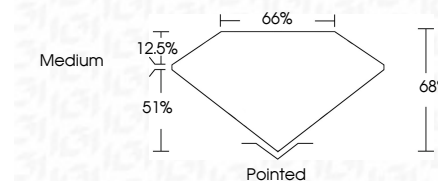

ELECTRONIC COPY

LG646483127
Report verification at igi.org

August 7, 2024
IGI Report Number **LG646483127**
Description **LABORATORY GROWN DIAMOND**
Shape and Cutting Style **CUT CORNERED
RECTANGULAR MODIFIED
BRILLIANT**

Measurements **9.46 X 6.62 X 4.50 MM**

GRADING RESULTS

Carat Weight **2.45 CARATS**
Color Grade **G**
Clarity Grade **VS 2**

ADDITIONAL GRADING INFORMATION

Polish **EXCELLENT**
Symmetry **EXCELLENT**
Fluorescence **NONE**
Inscription(s) **(IGI) LG646483127**
Comments: This Laboratory Grown Diamond was created by Chemical Vapor Deposition (CVD) growth process. Type IIa

August 7, 2024
IGI Report No **LG646483127**
CUT CORNERED RECT. MODIFIED BRILLIANT
9.46 X 6.62 X 4.50 MM
Carat Weight **2.45 CARATS**
Color Grade **G**
Clarity Grade **VS 2**
Depth **68%**
Table **12.5%**
Girdle **Medium**
Culet **Pointed**
Polish **EXCELLENT**
Symmetry **EXCELLENT**
Fluorescence **NONE**
Inscription(s) **(IGI) LG646483127**
Comments: This Laboratory Grown Diamond was created by Chemical Vapor Deposition (CVD) growth process. Type IIa

LABORATORY GROWN DIAMOND REPORT

August 7, 2024
IGI Report Number **LG646483127**
Description **LABORATORY GROWN DIAMOND**
Shape and Cutting Style **CUT CORNERED RECTANGULAR
MODIFIED BRILLIANT**
Measurements **9.46 X 6.62 X 4.50 MM**