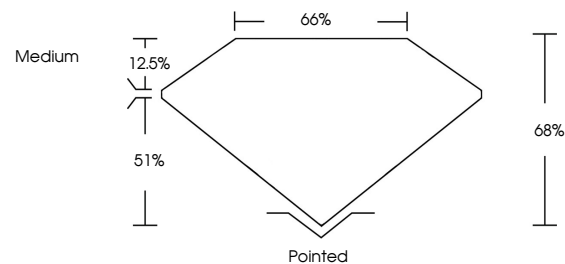

Measurements **9.46 X 6.62 X 4.50 MM**

GRADING RESULTS

Carat Weight **2.45 CARATS**
Color Grade **G**
Clarity Grade **VS 2**

ADDITIONAL GRADING INFORMATION

Polish **EXCELLENT**
Symmetry **EXCELLENT**
Fluorescence **NONE**
Inscription(s) **(IGI) LG646483127**
Comments: This Laboratory Grown Diamond was created by Chemical Vapor Deposition (CVD) growth process. Type IIa

August 7, 2024
IGI Report No **LG646483127**
CUT CORNERED RECT. MODIFIED BRILLIANT
9.46 X 6.62 X 4.50 MM
Carat Weight **2.45 CARATS**
Color Grade **G**
Clarity Grade **VS 2**
Depth **68%**
Table **12.5%**
Girdle **Medium**
Culet **Pointed**
Polish **EXCELLENT**
Symmetry **EXCELLENT**
Fluorescence **NONE**
Inscription(s) **(IGI) LG646483127**
Comments: This Laboratory Grown Diamond was created by Chemical Vapor Deposition (CVD) growth process. Type IIa

GRADING RESULTS

Carat Weight **2.45 CARATS**
Color Grade **G**
Clarity Grade **VS 2**

ADDITIONAL GRADING INFORMATION

Polish **EXCELLENT**
Symmetry **EXCELLENT**
Fluorescence **NONE**
Inscription(s) **(IGI) LG646483127**

Comments: This Laboratory Grown Diamond was created by Chemical Vapor Deposition (CVD) growth process. Type IIa

PROPORTIONS

Sample Image Used

CLARITY CHARACTERISTICS

KEY TO SYMBOLS

Red symbols indicate internal characteristics.
Green symbols indicate external characteristics.