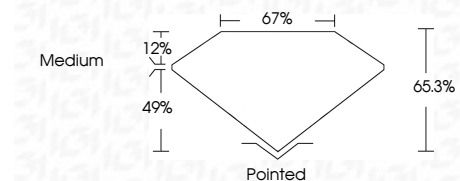

ELECTRONIC COPY

LG646485140
Report verification at igi.org

August 7, 2024
IGI Report Number **LG646485140**
Description **LABORATORY GROWN DIAMOND**

Shape and Cutting Style **CUT CORNERED
RECTANGULAR MODIFIED
BRILLIANT**

Measurements **8.18 X 5.70 X 3.72 MM**

GRADING RESULTS

Carat Weight **1.54 CARAT**
Color Grade **E**
Clarity Grade **VVS 2**

ADDITIONAL GRADING INFORMATION

Polish **EXCELLENT**
Symmetry **EXCELLENT**
Fluorescence **NONE**
Inscription(s) **(IGI) LG646485140**
Comments: This Laboratory Grown Diamond was created by Chemical Vapor Deposition (CVD) growth process. Type IIa

August 7, 2024
IGI Report No **LG646485140**
CUT CORNERED RECT. MODIFIED BRILLIANT
8.18 X 5.70 X 3.72 MM
Carat Weight **1.54 CARAT**
Color Grade **E**
Clarity Grade **VVS 2**
Depth **65.3%**
Table **67%**
Girdle **Medium**
Culet **Pointed**
Polish **EXCELLENT**
Symmetry **EXCELLENT**
Fluorescence **NONE**
Inscription(s) **(IGI) LG646485140**
Comments: This Laboratory Grown Diamond was created by Chemical Vapor Deposition (CVD) growth process. Type IIa

LABORATORY GROWN DIAMOND REPORT

August 7, 2024
IGI Report Number **LG646485140**
Description **LABORATORY GROWN DIAMOND**
Shape and Cutting Style **CUT CORNERED RECTANGULAR
MODIFIED BRILLIANT**
Measurements **8.18 X 5.70 X 3.72 MM**