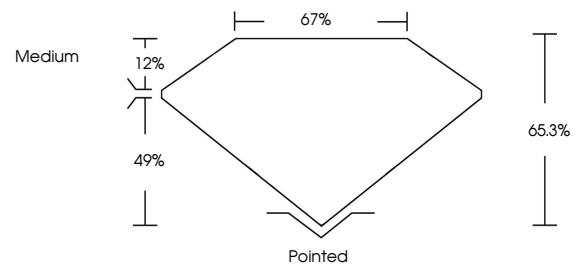

Measurements **8.18 X 5.70 X 3.72 MM**

GRADING RESULTS

Carat Weight **1.54 CARAT**
Color Grade **E**
Clarity Grade **VVS 2**

ADDITIONAL GRADING INFORMATION

Polish **EXCELLENT**
Symmetry **EXCELLENT**
Fluorescence **NONE**
Inscription(s) **(IGI) LG646485140**
Comments: This Laboratory Grown Diamond was created by Chemical Vapor Deposition (CVD) growth process. Type IIa

August 7, 2024
IGI Report No **LG646485140**
CUT CORNERED RECT. MODIFIED BRILLIANT
8.18 X 5.70 X 3.72 MM
Carat Weight **1.54 CARAT**
Color Grade **E**
Clarity Grade **VVS 2**
Depth **65.3%**
Table **67%**
Girdle **Medium**
Culet **Pointed**
Polish **EXCELLENT**
Symmetry **EXCELLENT**
Fluorescence **NONE**
Inscription(s) **(IGI) LG646485140**
Comments: This Laboratory Grown Diamond was created by Chemical Vapor Deposition (CVD) growth process. Type IIa

GRADING RESULTS

Carat Weight **1.54 CARAT**
Color Grade **E**
Clarity Grade **VVS 2**

ADDITIONAL GRADING INFORMATION

Polish **EXCELLENT**
Symmetry **EXCELLENT**
Fluorescence **NONE**
Inscription(s) **(IGI) LG646485140**

Comments: This Laboratory Grown Diamond was created by Chemical Vapor Deposition (CVD) growth process. Type IIa

PROPORTIONS

Sample Image Used

CLARITY CHARACTERISTICS

KEY TO SYMBOLS

Red symbols indicate internal characteristics.
Green symbols indicate external characteristics.