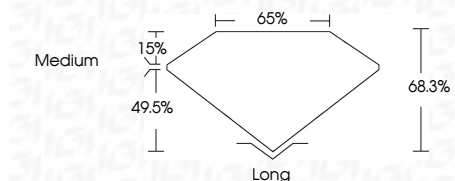

**ELECTRONIC COPY**

LG646487017  
Report verification at igi.org

August 6, 2024  
IGI Report Number **LG646487017**  
Description **LABORATORY GROWN DIAMOND**  
Shape and Cutting Style **EMERALD CUT**  
Measurements **7.67 X 5.42 X 3.70 MM**

**GRADING RESULTS**

Carat Weight **1.57 CARAT**  
Color Grade **D**  
Clarity Grade **VS 1**

**ADDITIONAL GRADING INFORMATION**

Polish **EXCELLENT**  
Symmetry **EXCELLENT**  
Fluorescence **NONE**  
Inscription(s) **IGI LG646487017**  
Comments: This Laboratory Grown Diamond was created by Chemical Vapor Deposition (CVD) growth process. Type IIa

August 6, 2024  
IGI Report No **LG646487017**  
**EMERALD CUT**  
Carat Weight **1.57 CARAT**  
Color Grade **D**  
Clarity Grade **VS 1**  
Depth **49.5%**  
Table **15%**  
Girdle **Medium**  
Culet **Long**  
Polish **EXCELLENT**  
Symmetry **EXCELLENT**  
Fluorescence **NONE**  
Inscription(s) **IGI LG646487017**  
Comments: This Laboratory Grown Diamond was created by Chemical Vapor Deposition (CVD) growth process. Type IIa

August 6, 2024  
IGI Report Number **LG646487017**  
Description **LABORATORY GROWN DIAMOND**  
Shape and Cutting Style **EMERALD CUT**  
Measurements **7.67 X 5.42 X 3.70 MM**

**GRADING RESULTS**

Carat Weight **1.57 CARAT**  
Color Grade **D**  
Clarity Grade **VS 1**