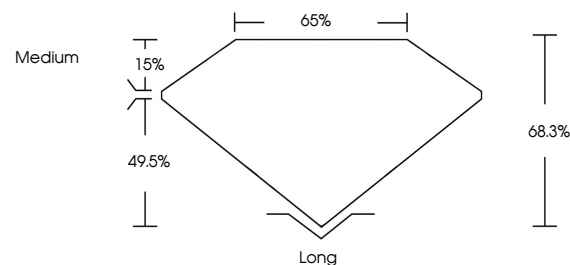

August 6, 2024  
IGI Report No **LG646487017**  
**EMERALD CUT**  
Carat Weight **1.57 CARAT**  
Color Grade **D**  
Clarity Grade **VS 1**  
Depth **49.5%**  
Table **15%**  
Girdle **Medium**  
Culet **Long**  
Polish **EXCELLENT**  
Symmetry **EXCELLENT**  
Fluorescence **NONE**  
Inscription(s) **IGI LG646487017**  
Comments: This Laboratory Grown Diamond was created by Chemical Vapor Deposition (CVD) growth process. Type IIa

August 6, 2024  
IGI Report Number **LG646487017**  
Description **LABORATORY GROWN DIAMOND**  
Shape and Cutting Style **EMERALD CUT**  
Measurements **7.67 X 5.42 X 3.70 MM**

**GRADING RESULTS**

Carat Weight **1.57 CARAT**  
Color Grade **D**  
Clarity Grade **VS 1**

**PROPORTIONS**

Sample Image Used

**CLARITY CHARACTERISTICS**

**KEY TO SYMBOLS**

Red symbols indicate internal characteristics.  
Green symbols indicate external characteristics.

**COLOR**

D E F G H I J Faint Very Light Light