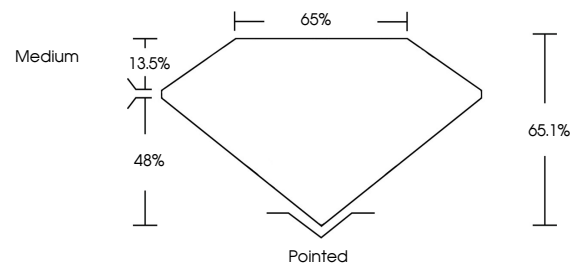

Measurements **9.80 X 6.79 X 4.42 MM**

GRADING RESULTS

Carat Weight **2.56 CARATS**
Color Grade **F**
Clarity Grade **VS 1**

ADDITIONAL GRADING INFORMATION

Polish **EXCELLENT**
Symmetry **EXCELLENT**
Fluorescence **NONE**
Inscription(s) **IGI LG646489633**
Comments: This Laboratory Grown Diamond was created by Chemical Vapor Deposition (CVD) growth process. Type IIa

August 7, 2024
IGI Report No **LG646489633**
CUT CORNERED RECT. MODIFIED BRILLIANT
9.80 X 6.79 X 4.42 MM
Carat Weight **2.56 CARATS**
Color Grade **F**
Clarity Grade **VS 1**
Depth **65.1%**
Table **65%**
Girdle **Medium**
Culet **Pointed**
Polish **EXCELLENT**
Symmetry **EXCELLENT**
Fluorescence **NONE**
Inscription(s) **IGI LG646489633**
Comments: This Laboratory Grown Diamond was created by Chemical Vapor Deposition (CVD) growth process. Type IIa

GRADING RESULTS

Carat Weight **2.56 CARATS**
Color Grade **F**
Clarity Grade **VS 1**

ADDITIONAL GRADING INFORMATION

Polish **EXCELLENT**
Symmetry **EXCELLENT**
Fluorescence **NONE**
Inscription(s) **IGI LG646489633**

Comments: This Laboratory Grown Diamond was created by Chemical Vapor Deposition (CVD) growth process. Type IIa

PROPORTIONS

Sample Image Used

CLARITY CHARACTERISTICS

KEY TO SYMBOLS

Red symbols indicate internal characteristics.
Green symbols indicate external characteristics.