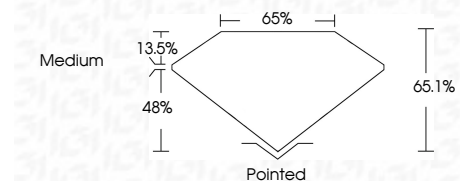

Measurements **9.80 X 6.79 X 4.42 MM**

GRADING RESULTS

Carat Weight **2.56 CARATS**
Color Grade **F**
Clarity Grade **VS 1**

ADDITIONAL GRADING INFORMATION

Polish **EXCELLENT**
Symmetry **EXCELLENT**
Fluorescence **NONE**
Inscription(s) **IGI LG646489633**
Comments: This Laboratory Grown Diamond was created by Chemical Vapor Deposition (CVD) growth process. Type IIa

August 7, 2024
IGI Report No **LG646489633**
CUT CORNERED RECT. MODIFIED BRILLIANT
9.80 X 6.79 X 4.42 MM
Carat Weight **2.56 CARATS**
Color Grade **F**
Clarity Grade **VS 1**
Depth **65.1%**
Table **65%**
Girdle **Medium**
Culet **Pointed**
Polish **EXCELLENT**
Symmetry **EXCELLENT**
Fluorescence **NONE**
Inscription(s) **IGI LG646489633**
Comments: This Laboratory Grown Diamond was created by Chemical Vapor Deposition (CVD) growth process. Type IIa

LABORATORY GROWN DIAMOND REPORT

August 7, 2024
IGI Report Number **LG646489633**
Description **LABORATORY GROWN DIAMOND**
Shape and Cutting Style **CUT CORNERED RECTANGULAR
MODIFIED BRILLIANT**
Measurements **9.80 X 6.79 X 4.42 MM**

GRADING RESULTS

Carat Weight **2.56 CARATS**
Color Grade **F**
Clarity Grade **VS 1**

ADDITIONAL GRADING INFORMATION

Polish **EXCELLENT**
Symmetry **EXCELLENT**
Fluorescence **NONE**
Inscription(s) **IGI LG646489633**