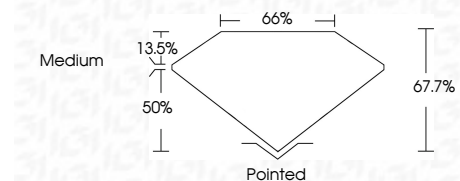

ELECTRONIC COPY

LG647421047
Report verification at igi.org

August 8, 2024
IGI Report Number **LG647421047**
Description **LABORATORY GROWN DIAMOND**

Shape and Cutting Style **CUT CORNERED
RECTANGULAR MODIFIED
BRILLIANT**

Measurements **8.24 X 5.67 X 3.84 MM**

GRADING RESULTS

Carat Weight **1.57 CARAT**
Color Grade **E**
Clarity Grade **VS 1**

ADDITIONAL GRADING INFORMATION

Polish **EXCELLENT**
Symmetry **EXCELLENT**
Fluorescence **NONE**
Inscription(s) **(IGI) LG647421047**
Comments: This Laboratory Grown Diamond was created by Chemical Vapor Deposition (CVD) growth process. Type IIa

August 8, 2024
IGI Report No **LG647421047**
CUT CORNERED RECT. MODIFIED BRILLIANT
8.24 X 5.67 X 3.84 MM
Carat Weight **1.57 CARAT**
Color Grade **E**
Clarity Grade **VS 1**
Depth **67.7%**
Table **50%**
Girdle **Medium**
Culet **Pointed**
Polish **EXCELLENT**
Symmetry **EXCELLENT**
Fluorescence **NONE**
Inscription(s) **(IGI) LG647421047**
Comments: This Laboratory Grown Diamond was created by Chemical Vapor Deposition (CVD) growth process. Type IIa

LABORATORY GROWN DIAMOND REPORT

August 8, 2024
IGI Report Number **LG647421047**
Description **LABORATORY GROWN DIAMOND**
Shape and Cutting Style **CUT CORNERED RECTANGULAR
MODIFIED BRILLIANT**
Measurements **8.24 X 5.67 X 3.84 MM**