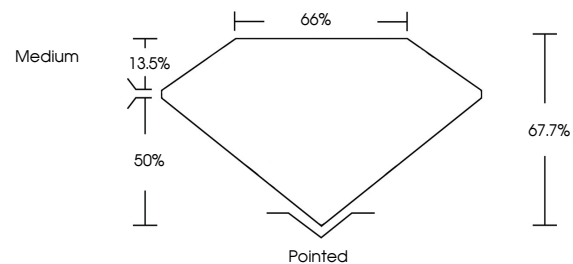

Measurements **8.24 X 5.67 X 3.84 MM**

GRADING RESULTS

Carat Weight **1.57 CARAT**
Color Grade **E**
Clarity Grade **VS 1**

ADDITIONAL GRADING INFORMATION

Polish **EXCELLENT**
Symmetry **EXCELLENT**
Fluorescence **NONE**
Inscription(s) **(IGI) LG647421047**
Comments: This Laboratory Grown Diamond was created by Chemical Vapor Deposition (CVD) growth process. Type IIa

August 8, 2024
IGI Report No **LG647421047**
CUT CORNERED RECT. MODIFIED BRILLIANT
8.24 X 5.67 X 3.84 MM
Carat Weight **1.57 CARAT**
Color Grade **E**
Clarity Grade **VS 1**
Depth **67.7%**
Table **50%**
Girdle **Medium**
Culet **Pointed**
Polish **EXCELLENT**
Symmetry **EXCELLENT**
Fluorescence **NONE**
Inscription(s) **(IGI) LG647421047**
Comments: This Laboratory Grown Diamond was created by Chemical Vapor Deposition (CVD) growth process. Type IIa

GRADING RESULTS

Carat Weight **1.57 CARAT**
Color Grade **E**
Clarity Grade **VS 1**

ADDITIONAL GRADING INFORMATION

Polish **EXCELLENT**
Symmetry **EXCELLENT**
Fluorescence **NONE**
Inscription(s) **(IGI) LG647421047**

Comments: This Laboratory Grown Diamond was created by Chemical Vapor Deposition (CVD) growth process. Type IIa

PROPORTIONS

Sample Image Used

CLARITY CHARACTERISTICS

KEY TO SYMBOLS

Red symbols indicate internal characteristics.
Green symbols indicate external characteristics.