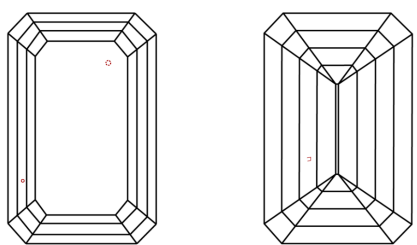

August 9, 2024
IGI Report No **LG647425982**
EMERALD CUT
9.10 X 6.51 X 4.26 MM
2.50 CARATS
Color Grade **F**
Clarity Grade **VS 2**
Depth **48.4%**
Table **65%**
Girdle **Medium**
Culet **Long**
Polish **EXCELLENT**
Symmetry **EXCELLENT**
Fluorescence **NONE**
Inscription(s) **IGI LG647425982**
Comments: This Laboratory Grown Diamond was created by Chemical Vapor Deposition (CVD) growth process. Type IIa

LABORATORY GROWN DIAMOND REPORT

August 9, 2024
IGI Report Number **LG647425982**
Description **LABORATORY GROWN DIAMOND**
Shape and Cutting Style **EMERALD CUT**
Measurements **9.10 X 6.51 X 4.26 MM**

GRADING RESULTS

PROPORTIONS

Sample Image Used

CLARITY CHARACTERISTICS

KEY TO SYMBOLS

Red symbols indicate internal characteristics.
Green symbols indicate external characteristics.

COLOR

D E F G H I J Faint Very Light Light