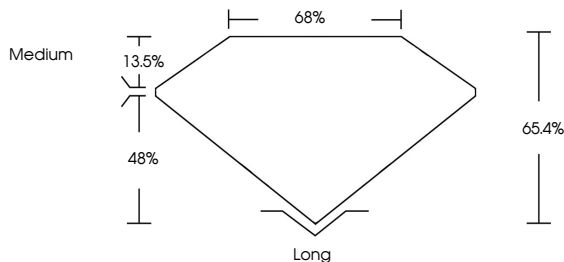

August 9, 2024
IGI Report No **LG647425982**
EMERALD CUT
9.10 X 6.51 X 4.26 MM
2.50 CARATS
Color Grade **F**
Clarity Grade **VS 2**
Depth **48.4%**
Table **65%**
Girdle **Medium**
Culet **Long**
Polish **EXCELLENT**
Symmetry **EXCELLENT**
Fluorescence **NONE**
Inscription(s) **IGI LG647425982**
Comments: This Laboratory Grown Diamond was created by Chemical Vapor Deposition (CVD) growth process. Type IIa

LABORATORY GROWN DIAMOND REPORT

August 9, 2024
IGI Report Number **LG647425982**
Description **LABORATORY GROWN DIAMOND**
Shape and Cutting Style **EMERALD CUT**
Measurements **9.10 X 6.51 X 4.26 MM**

GRADING RESULTS

Carat Weight **2.50 CARATS**
Color Grade **F**
Clarity Grade **VS 2**

ADDITIONAL GRADING INFORMATION

Polish **EXCELLENT**
Symmetry **EXCELLENT**
Fluorescence **NONE**
Inscription(s) **IGI LG647425982**

Comments: This Laboratory Grown Diamond was created by Chemical Vapor Deposition (CVD) growth process. Type IIa

PROPORTIONS

Sample Image Used

CLARITY CHARACTERISTICS

KEY TO SYMBOLS

Red symbols indicate internal characteristics.
Green symbols indicate external characteristics.

COLOR

D E F G H I J Faint Very Light Light