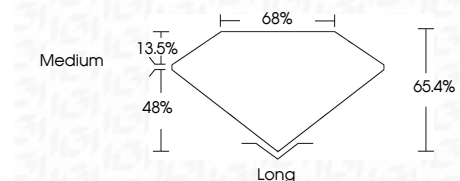

ELECTRONIC COPY

LG647425982
Report verification at igi.org

August 9, 2024
IGI Report Number **LG647425982**
Description **LABORATORY GROWN DIAMOND**
Shape and Cutting Style **EMERALD CUT**
Measurements **9.10 X 6.51 X 4.26 MM**

GRADING RESULTS

Carat Weight **2.50 CARATS**
Color Grade **F**
Clarity Grade **VS 2**

ADDITIONAL GRADING INFORMATION

Polish **EXCELLENT**
Symmetry **EXCELLENT**
Fluorescence **NONE**
Inscription(s) **IGI LG647425982**
Comments: This Laboratory Grown Diamond was created by Chemical Vapor Deposition (CVD) growth process. Type IIa

August 9, 2024
IGI Report No **LG647425982**
EMERALD CUT
9.10 X 6.51 X 4.26 MM
2.50 CARATS
Color Grade **F**
Clarity Grade **VS 2**
Depth **48.4%**
Table **65%**
Girdle **Medium**
Culet **Long**
Polish **EXCELLENT**
Symmetry **EXCELLENT**
Fluorescence **NONE**
Inscription(s) **IGI LG647425982**
Comments: This Laboratory Grown Diamond was created by Chemical Vapor Deposition (CVD) growth process. Type IIa

LABORATORY GROWN DIAMOND REPORT

August 9, 2024
IGI Report Number **LG647425982**
Description **LABORATORY GROWN DIAMOND**
Shape and Cutting Style **EMERALD CUT**
Measurements **9.10 X 6.51 X 4.26 MM**

GRADING RESULTS