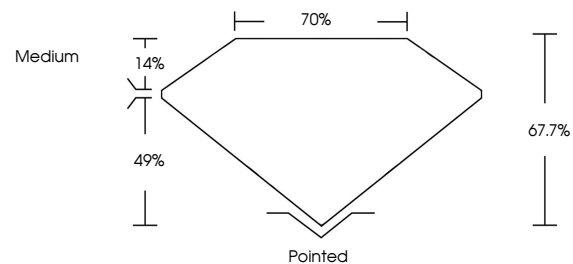

PROPORTIONS