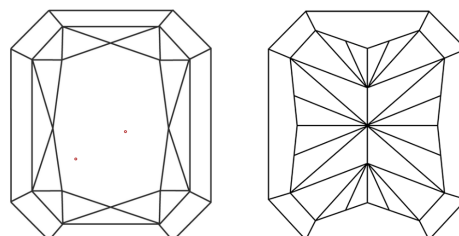

CLARITY CHARACTERISTICS

KEY TO SYMBOLS

Red symbols indicate internal characteristics.
Green symbols indicate external characteristics.

COLOR

D E F G H I J Faint Very Light Light

CLARITY

IF	VS¹⁻²	VS¹⁻²	SI¹⁻²	I¹⁻³
Internally Flawless	Very Very Slightly Included	Very Slightly Included	Slightly Included	Included