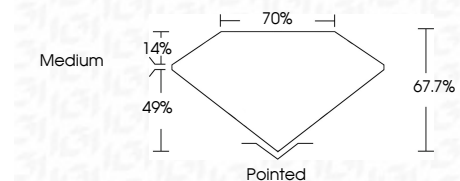

Measurements **12.04 X 8.34 X 5.65 MM**

**GRADING RESULTS**

Carat Weight **5.39 CARATS**  
Color Grade **G**  
Clarity Grade **VS 1**

**ADDITIONAL GRADING INFORMATION**

Polish **EXCELLENT**  
Symmetry **EXCELLENT**  
Fluorescence **NONE**  
Inscription(s) **IGI LG647437928**  
Comments: This Laboratory Grown Diamond was created by Chemical Vapor Deposition (CVD) growth process. Type IIa

August 16, 2024  
IGI Report No LG647437928  
CUT CORNERED RECT. MODIFIED BRILLIANT  
12.04 X 8.34 X 5.65 MM  
5.39 CARATS  
G  
VS 1  
67.7%  
70%  
Medium  
Pointed  
EXCELLENT  
EXCELLENT  
NONE  
IGI LG647437928  
Comments: This Laboratory Grown Diamond was created by Chemical Vapor Deposition (CVD) growth process. Type IIa

**LABORATORY GROWN DIAMOND REPORT**

August 16, 2024  
IGI Report Number **LG647437928**  
Description **LABORATORY GROWN DIAMOND**  
Shape and Cutting Style **CUT CORNERED RECTANGULAR  
MODIFIED BRILLIANT**  
Measurements **12.04 X 8.34 X 5.65 MM**

**GRADING RESULTS**

Carat Weight **5.39 CARATS**  
Color Grade **G**  
Clarity Grade **VS 1**

**ADDITIONAL GRADING INFORMATION**

Polish **EXCELLENT**  
Symmetry **EXCELLENT**  
Fluorescence **NONE**  
Inscription(s) **IGI LG647437928**