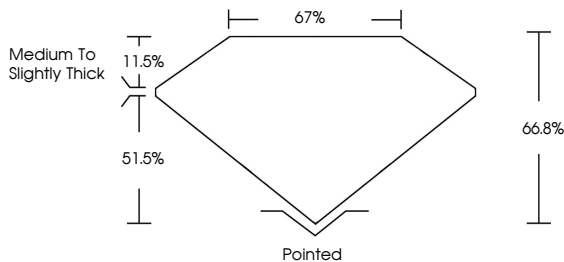

Measurements **8.93 X 6.32 X 4.22 MM**

GRADING RESULTS

Carat Weight **2.05 CARATS**
Color Grade **D**
Clarity Grade **VVS 2**

ADDITIONAL GRADING INFORMATION

Polish **EXCELLENT**
Symmetry **EXCELLENT**
Fluorescence **NONE**

Inscription(s) **IGI LG647439539**
Comments: This Laboratory Grown Diamond was created by Chemical Vapor Deposition (CVD) growth process. Type IIa

August 8, 2024
IGI Report No **LG647439539**
CUT CORNERED RECT. MODIFIED BRILLIANT
8.93 X 6.32 X 4.22 MM
Carat Weight **2.05 CARATS**
Color Grade **D**
Clarity Grade **VVS 2**
Depth **66.8%**
Table **67%**
Girdle **Medium to Slightly Thick**
Culet **Pointed**
Polish **EXCELLENT**
Symmetry **EXCELLENT**
Fluorescence **NONE**
Inscription(s) **IGI LG647439539**
Comments: This Laboratory Grown Diamond was created by Chemical Vapor Deposition (CVD) growth process. Type IIa

GRADING RESULTS

Carat Weight **2.05 CARATS**
Color Grade **D**
Clarity Grade **VVS 2**

ADDITIONAL GRADING INFORMATION

Polish **EXCELLENT**
Symmetry **EXCELLENT**
Fluorescence **NONE**
Inscription(s) **IGI LG647439539**

Comments: This Laboratory Grown Diamond was created by Chemical Vapor Deposition (CVD) growth process. Type IIa

PROPORTIONS

Sample Image Used

CLARITY CHARACTERISTICS

KEY TO SYMBOLS

Red symbols indicate internal characteristics.
Green symbols indicate external characteristics.