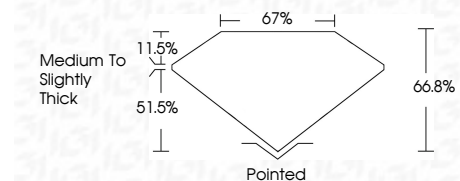

Measurements **8.93 X 6.32 X 4.22 MM**

GRADING RESULTS

Carat Weight **2.05 CARATS**
Color Grade **D**
Clarity Grade **VVS 2**

ADDITIONAL GRADING INFORMATION

Polish **EXCELLENT**
Symmetry **EXCELLENT**
Fluorescence **NONE**

Inscription(s) **IGI LG647439539**
Comments: This Laboratory Grown Diamond was created by Chemical Vapor Deposition (CVD) growth process. Type IIa

August 8, 2024
IGI Report No **LG647439539**
CUT CORNERED RECT. MODIFIED BRILLIANT
8.93 X 6.32 X 4.22 MM
Carat Weight **2.05 CARATS**
Color Grade **D**
Clarity Grade **VVS 2**
Depth **66.8%**
Table **67%**
Girdle **Medium to Slightly Thick**
Culet **Pointed**
Polish **EXCELLENT**
Symmetry **EXCELLENT**
Fluorescence **NONE**
Inscription(s) **IGI LG647439539**
Comments: This Laboratory Grown Diamond was created by Chemical Vapor Deposition (CVD) growth process. Type IIa

LABORATORY GROWN DIAMOND REPORT

August 8, 2024
IGI Report Number **LG647439539**
Description **LABORATORY GROWN DIAMOND**
Shape and Cutting Style **CUT CORNERED RECTANGULAR
MODIFIED BRILLIANT**
Measurements **8.93 X 6.32 X 4.22 MM**

GRADING RESULTS

Carat Weight **2.05 CARATS**
Color Grade **D**
Clarity Grade **VVS 2**

ADDITIONAL GRADING INFORMATION

Polish **EXCELLENT**
Symmetry **EXCELLENT**
Fluorescence **NONE**
Inscription(s) **IGI LG647439539**