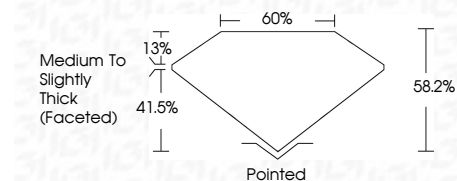

**ELECTRONIC COPY**

LG647440651  
Report verification at igi.org

August 9, 2024

IGI Report Number **LG647440651**

Description **LABORATORY GROWN DIAMOND**

Shape and Cutting Style **HEART BRILLIANT**

Measurements **6.23 X 7.22 X 4.20 MM**

**GRADING RESULTS**

Carat Weight **1.09 CARAT**

Color Grade **E**

Clarity Grade **VVS 2**

**ADDITIONAL GRADING INFORMATION**

Polish **EXCELLENT**

Symmetry **EXCELLENT**

Fluorescence **NONE**

Inscription(s) **IGI LG647440651**

Comments: This Laboratory Grown Diamond was created by Chemical Vapor Deposition (CVD) growth process. Type IIa

August 9, 2024  
IGI Report No LG647440651  
**HEART BRILLIANT**  
6.23 X 7.22 X 4.20 MM  
Carat Weight **1.09 CARAT**  
Color Grade **E**  
Clarity Grade **VVS 2**  
Depth **58.2%**  
Table **13%**  
Girdle **Medium to Slightly Thick (Faceted)**  
Culet **Pointed**  
Polish **EXCELLENT**  
Symmetry **EXCELLENT**  
Fluorescence **NONE**  
Inscription(s) **IGI LG647440651**