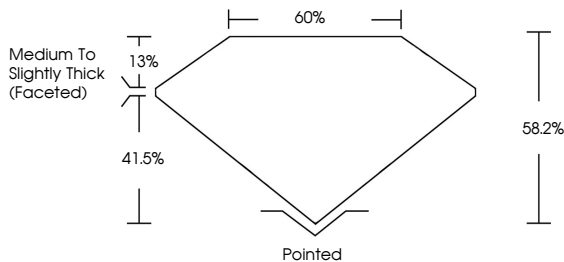

**GRADING RESULTS**

Carat Weight **1.09 CARAT**

Color Grade **E**

Clarity Grade **VVS 2**

**ADDITIONAL GRADING INFORMATION**

Polish **EXCELLENT**

Symmetry **EXCELLENT**

Fluorescence **NONE**

Inscription(s) **IGI LG647440651**

Comments: This Laboratory Grown Diamond was created by Chemical Vapor Deposition (CVD) growth process. Type IIa

August 9, 2024  
IGI Report No LG647440651  
**HEART BRILLIANT**  
6.23 X 7.22 X 4.20 MM  
Carat Weight **1.09 CARAT**  
Color Grade **E**  
Clarity Grade **VVS 2**  
Depth **58.2%**  
Table **13%**  
Girdle **Medium to Slightly Thick (Faceted)**  
Culet **Pointed**  
Polish **EXCELLENT**  
Symmetry **EXCELLENT**  
Fluorescence **NONE**  
Inscription(s) **IGI LG647440651**

Comments: This Laboratory Grown Diamond was created by Chemical Vapor Deposition (CVD) growth process. Type IIa

Sample Image Used

**PROPORTIONS**

**CLARITY CHARACTERISTICS**

**KEY TO SYMBOLS**

Red symbols indicate internal characteristics.  
Green symbols indicate external characteristics.