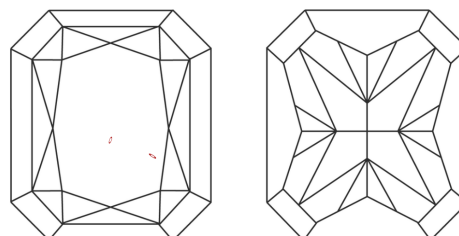

CLARITY CHARACTERISTICS

KEY TO SYMBOLS

Red symbols indicate internal characteristics.
Green symbols indicate external characteristics.

COLOR

D E F G H I J Faint Very Light Light

CLARITY

IF	VS¹⁻²	VS¹⁻²	SI¹⁻²	I¹⁻³
Internally Flawless	Very Very Slightly Included	Very Slightly Included	Slightly Included	Included