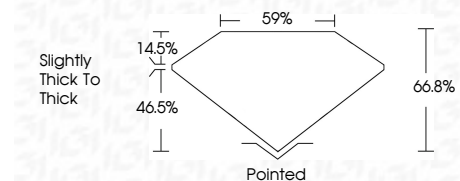

Measurements **8.54 X 5.58 X 3.73 MM**

GRADING RESULTS

Carat Weight **1.52 CARAT**
Color Grade **E**
Clarity Grade **VS 2**

ADDITIONAL GRADING INFORMATION

Polish **EXCELLENT**
Symmetry **EXCELLENT**
Fluorescence **NONE**
Inscription(s) **IGI LG647442377**
Comments: This Laboratory Grown Diamond was created by Chemical Vapor Deposition (CVD) growth process. Type IIa

August 23, 2024
IGI Report No LG647442377
CUT CORNERED RECT. MODIFIED BRILLIANT
8.54 X 5.58 X 3.73 MM
Carat Weight **1.52 CARAT**
Color Grade **E**
Clarity Grade **VS 2**
Depth **66.8%**
Table **46.5%**
Girdle **Slightly thick to thick**
Culet **Pointed**
Polish **EXCELLENT**
Symmetry **EXCELLENT**
Fluorescence **NONE**
Inscription(s) **IGI LG647442377**
Comments: This Laboratory Grown Diamond was created by Chemical Vapor Deposition (CVD) growth process. Type IIa

LABORATORY GROWN DIAMOND REPORT

August 23, 2024
IGI Report Number **LG647442377**
Description **LABORATORY GROWN DIAMOND**
Shape and Cutting Style **CUT CORNERED RECTANGULAR
MODIFIED BRILLIANT**
Measurements **8.54 X 5.58 X 3.73 MM**

GRADING RESULTS

Carat Weight **1.52 CARAT**
Color Grade **E**
Clarity Grade **VS 2**

ADDITIONAL GRADING INFORMATION

Polish **EXCELLENT**
Symmetry **EXCELLENT**
Fluorescence **NONE**
Inscription(s) **IGI LG647442377**