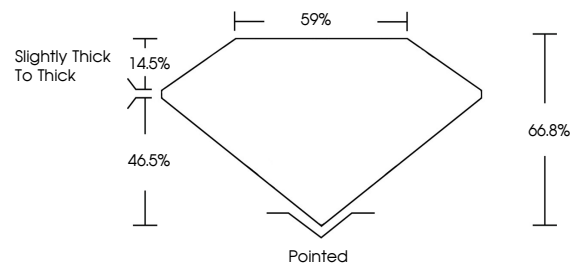

Measurements **8.54 X 5.58 X 3.73 MM**

GRADING RESULTS

Carat Weight **1.52 CARAT**
Color Grade **E**
Clarity Grade **VS 2**

ADDITIONAL GRADING INFORMATION

Polish **EXCELLENT**
Symmetry **EXCELLENT**
Fluorescence **NONE**
Inscription(s) **IGI LG647442377**
Comments: This Laboratory Grown Diamond was created by Chemical Vapor Deposition (CVD) growth process. Type IIa

GRADING RESULTS

Carat Weight **1.52 CARAT**
Color Grade **E**
Clarity Grade **VS 2**

ADDITIONAL GRADING INFORMATION

Polish **EXCELLENT**
Symmetry **EXCELLENT**
Fluorescence **NONE**
Inscription(s) **IGI LG647442377**

Comments: This Laboratory Grown Diamond was created by Chemical Vapor Deposition (CVD) growth process. Type IIa

PROPORTIONS

Sample Image Used

CLARITY CHARACTERISTICS

KEY TO SYMBOLS

Red symbols indicate internal characteristics.
Green symbols indicate external characteristics.