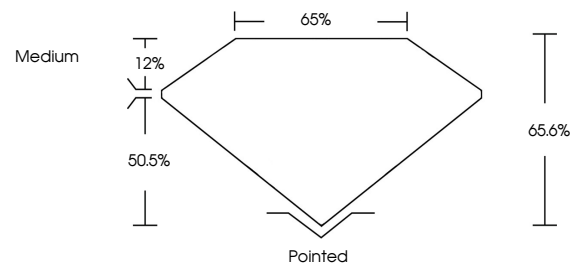

Measurements **10.13 X 7.04 X 4.62 MM**

GRADING RESULTS

Carat Weight **2.83 CARATS**
Color Grade **E**
Clarity Grade **VS 1**

ADDITIONAL GRADING INFORMATION

Polish **EXCELLENT**
Symmetry **EXCELLENT**
Fluorescence **NONE**
Inscription(s) **(IGI) LG647445704**
Comments: This Laboratory Grown Diamond was created by Chemical Vapor Deposition (CVD) growth process. Type IIa

August 10, 2024
IGI Report No **LG647445704**
CUT CORNERED RECT. MODIFIED BRILLIANT
10.13 X 7.04 X 4.62 MM
Carat Weight **2.83 CARATS**
Color Grade **E**
Clarity Grade **VS 1**
Depth **65.6%**
Table **65%**
Girdle **Medium**
Culet **Pointed**
Polish **EXCELLENT**
Symmetry **EXCELLENT**
Fluorescence **NONE**
Inscription(s) **(IGI) LG647445704**
Comments: This Laboratory Grown Diamond was created by Chemical Vapor Deposition (CVD) growth process. Type IIa

GRADING RESULTS

Carat Weight **2.83 CARATS**
Color Grade **E**
Clarity Grade **VS 1**

ADDITIONAL GRADING INFORMATION

Polish **EXCELLENT**
Symmetry **EXCELLENT**
Fluorescence **NONE**
Inscription(s) **(IGI) LG647445704**

Comments: This Laboratory Grown Diamond was created by Chemical Vapor Deposition (CVD) growth process. Type IIa

PROPORTIONS

Sample Image Used

CLARITY CHARACTERISTICS

KEY TO SYMBOLS

Red symbols indicate internal characteristics.
Green symbols indicate external characteristics.