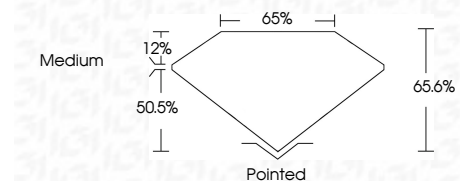

ELECTRONIC COPY

LG647445704
Report verification at igi.org

August 10, 2024
IGI Report Number **LG647445704**
Description **LABORATORY GROWN DIAMOND**
Shape and Cutting Style **CUT CORNERED
RECTANGULAR MODIFIED
BRILLIANT**

Measurements **10.13 X 7.04 X 4.62 MM**

GRADING RESULTS

Carat Weight **2.83 CARATS**
Color Grade **E**
Clarity Grade **VS 1**

ADDITIONAL GRADING INFORMATION

Polish **EXCELLENT**
Symmetry **EXCELLENT**
Fluorescence **NONE**
Inscription(s) **(IGI) LG647445704**
Comments: This Laboratory Grown Diamond was created by Chemical Vapor Deposition (CVD) growth process. Type IIa

August 10, 2024
IGI Report No **LG647445704**
CUT CORNERED RECT. MODIFIED BRILLIANT
10.13 X 7.04 X 4.62 MM
Carat Weight **2.83 CARATS**
Color Grade **E**
Clarity Grade **VS 1**
Depth **65.6%**
Table **65%**
Girdle **Medium**
Culet **Pointed**
Polish **EXCELLENT**
Symmetry **EXCELLENT**
Fluorescence **NONE**
Inscription(s) **(IGI) LG647445704**
Comments: This Laboratory Grown Diamond was created by Chemical Vapor Deposition (CVD) growth process. Type IIa

GRADING RESULTS

Carat Weight **2.83 CARATS**
Color Grade **E**
Clarity Grade **VS 1**

ADDITIONAL GRADING INFORMATION

Polish **EXCELLENT**
Symmetry **EXCELLENT**
Fluorescence **NONE**
Inscription(s) **(IGI) LG647445704**