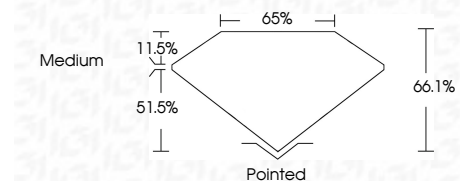

Measurements **8.10 X 5.93 X 3.92 MM**

GRADING RESULTS

Carat Weight **1.59 CARAT**
Color Grade **D**
Clarity Grade **VS 1**

ADDITIONAL GRADING INFORMATION

Polish **EXCELLENT**
Symmetry **EXCELLENT**
Fluorescence **NONE**
Inscription(s) **(IGI) LG647445907**
Comments: This Laboratory Grown Diamond was created by Chemical Vapor Deposition (CVD) growth process. Type IIa

August 10, 2024
IGI Report No LG647445907
CUT CORNERED RECT. MODIFIED BRILLIANT
8.10 X 5.93 X 3.92 MM
Carat Weight **1.59 CARAT**
Color Grade **D**
Clarity Grade **VS 1**
Depth **51.5%**
Table **11.5%**
Girdle **Medium**
Culet **Pointed**
Polish **EXCELLENT**
Symmetry **EXCELLENT**
Fluorescence **NONE**
Inscription(s) **(IGI) LG647445907**
Comments: This Laboratory Grown Diamond was created by Chemical Vapor Deposition (CVD) growth process. Type IIa

LABORATORY GROWN DIAMOND REPORT

August 10, 2024
IGI Report Number **LG647445907**
Description **LABORATORY GROWN DIAMOND**
Shape and Cutting Style **CUT CORNERED RECTANGULAR
MODIFIED BRILLIANT**
Measurements **8.10 X 5.93 X 3.92 MM**

GRADING RESULTS

Carat Weight **1.59 CARAT**
Color Grade **D**
Clarity Grade **VS 1**

ADDITIONAL GRADING INFORMATION

Polish **EXCELLENT**
Symmetry **EXCELLENT**
Fluorescence **NONE**
Inscription(s) **(IGI) LG647445907**