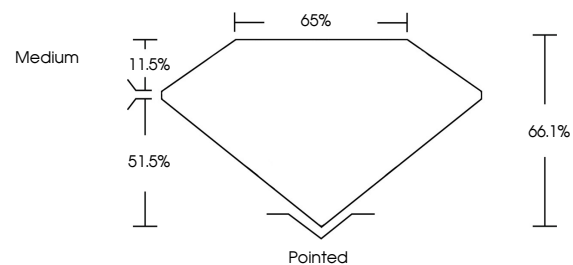

Measurements **8.10 X 5.93 X 3.92 MM**

GRADING RESULTS

Carat Weight **1.59 CARAT**
Color Grade **D**
Clarity Grade **VS 1**

ADDITIONAL GRADING INFORMATION

Polish **EXCELLENT**
Symmetry **EXCELLENT**
Fluorescence **NONE**
Inscription(s) **(IGI) LG647445907**
Comments: This Laboratory Grown Diamond was created by Chemical Vapor Deposition (CVD) growth process. Type IIa

August 10, 2024
IGI Report No LG647445907
CUT CORNERED RECT. MODIFIED BRILLIANT
8.10 X 5.93 X 3.92 MM
Carat Weight **1.59 CARAT**
Color Grade **D**
Clarity Grade **VS 1**
Depth **51.5%**
Table **11.5%**
Girdle **Medium**
Culet **Pointed**
Polish **EXCELLENT**
Symmetry **EXCELLENT**
Fluorescence **NONE**
Inscription(s) **(IGI) LG647445907**
Comments: This Laboratory Grown Diamond was created by Chemical Vapor Deposition (CVD) growth process. Type IIa

GRADING RESULTS

Carat Weight **1.59 CARAT**
Color Grade **D**
Clarity Grade **VS 1**

ADDITIONAL GRADING INFORMATION

Polish **EXCELLENT**
Symmetry **EXCELLENT**
Fluorescence **NONE**
Inscription(s) **(IGI) LG647445907**

Comments: This Laboratory Grown Diamond was created by Chemical Vapor Deposition (CVD) growth process. Type IIa

PROPORTIONS

Sample Image Used

CLARITY CHARACTERISTICS

KEY TO SYMBOLS

Red symbols indicate internal characteristics.
Green symbols indicate external characteristics.