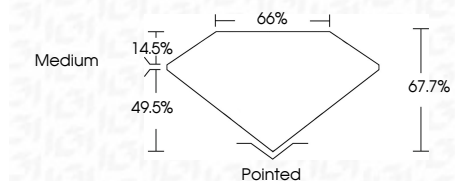

Measurements **8.42 X 5.92 X 4.01 MM**

GRADING RESULTS

Carat Weight **1.76 CARAT**
Color Grade **E**
Clarity Grade **VVS 2**

ADDITIONAL GRADING INFORMATION

Polish **EXCELLENT**
Symmetry **EXCELLENT**
Fluorescence **NONE**
Inscription(s) **IGI LG647447755**
Comments: This Laboratory Grown Diamond was created by Chemical Vapor Deposition (CVD) growth process. Type IIa

August 18, 2024
IGI Report No **LG647447755**
CUT CORNERED RECT. MODIFIED BRILLIANT
8.42 X 5.92 X 4.01 MM
Carat Weight **1.76 CARAT**
Color Grade **E**
Clarity Grade **VVS 2**
Depth **67.7%**
Table **14.5%**
Girdle **Medium**
Culet **Pointed**
Polish **EXCELLENT**
Symmetry **EXCELLENT**
Fluorescence **NONE**
Inscription(s) **IGI LG647447755**
Comments: This Laboratory Grown Diamond was created by Chemical Vapor Deposition (CVD) growth process. Type IIa

LABORATORY GROWN DIAMOND REPORT

August 18, 2024
IGI Report Number **LG647447755**
Description **LABORATORY GROWN DIAMOND**
Shape and Cutting Style **CUT CORNERED RECTANGULAR
MODIFIED BRILLIANT**
Measurements **8.42 X 5.92 X 4.01 MM**

GRADING RESULTS

Carat Weight **1.76 CARAT**
Color Grade **E**
Clarity Grade **VVS 2**

ADDITIONAL GRADING INFORMATION

Polish **EXCELLENT**
Symmetry **EXCELLENT**
Fluorescence **NONE**
Inscription(s) **IGI LG647447755**