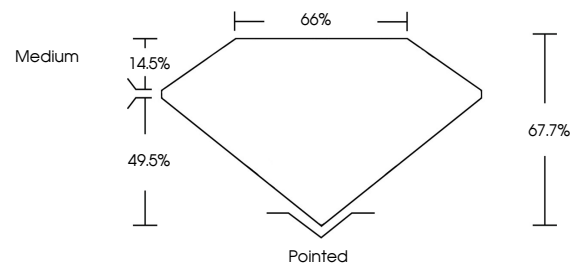

Measurements **8.42 X 5.92 X 4.01 MM**

GRADING RESULTS

Carat Weight **1.76 CARAT**
Color Grade **E**
Clarity Grade **VVS 2**

ADDITIONAL GRADING INFORMATION

Polish **EXCELLENT**
Symmetry **EXCELLENT**
Fluorescence **NONE**
Inscription(s) **IGI LG647447755**
Comments: This Laboratory Grown Diamond was created by Chemical Vapor Deposition (CVD) growth process. Type IIa

August 18, 2024
IGI Report No **LG647447755**
CUT CORNERED RECT. MODIFIED BRILLIANT
8.42 X 5.92 X 4.01 MM
Carat Weight **1.76 CARAT**
Color Grade **E**
Clarity Grade **VVS 2**
Depth **67.7%**
Table **14.5%**
Girdle **Medium**
Culet **Pointed**
Polish **EXCELLENT**
Symmetry **EXCELLENT**
Fluorescence **NONE**
Inscription(s) **IGI LG647447755**
Comments: This Laboratory Grown Diamond was created by Chemical Vapor Deposition (CVD) growth process. Type IIa

GRADING RESULTS

Carat Weight **1.76 CARAT**
Color Grade **E**
Clarity Grade **VVS 2**

ADDITIONAL GRADING INFORMATION

Polish **EXCELLENT**
Symmetry **EXCELLENT**
Fluorescence **NONE**
Inscription(s) **IGI LG647447755**

Comments: This Laboratory Grown Diamond was created by Chemical Vapor Deposition (CVD) growth process. Type IIa

PROPORTIONS

Sample Image Used

CLARITY CHARACTERISTICS

KEY TO SYMBOLS

Red symbols indicate internal characteristics.
Green symbols indicate external characteristics.