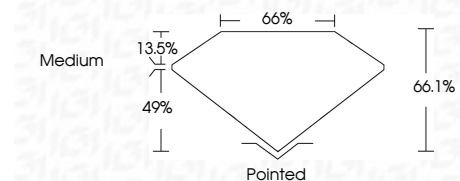

Measurements **8.43 X 6.17 X 4.08 MM**

GRADING RESULTS

Carat Weight **1.86 CARAT**
Color Grade **E**
Clarity Grade **VVS 2**

ADDITIONAL GRADING INFORMATION

Polish **EXCELLENT**
Symmetry **EXCELLENT**
Fluorescence **NONE**
Inscription(s) **IGI LG647453345**
Comments: This Laboratory Grown Diamond was created by Chemical Vapor Deposition (CVD) growth process. Type IIa

August 12, 2024
IGI Report No LG647453345
CUT CORNERED RECT. MODIFIED BRILLIANT
8.43 X 6.17 X 4.08 MM
Carat Weight **1.86 CARAT**
Color Grade **E**
Clarity Grade **VVS 2**
Depth **66.1%**
Table **65%**
Girdle **Medium**
Culet **Pointed**
Polish **EXCELLENT**
Symmetry **EXCELLENT**
Fluorescence **NONE**
Inscription(s) **IGI LG647453345**
Comments: This Laboratory Grown Diamond was created by Chemical Vapor Deposition (CVD) growth process. Type IIa

LABORATORY GROWN DIAMOND REPORT

August 12, 2024
IGI Report Number **LG647453345**
Description **LABORATORY GROWN DIAMOND**
Shape and Cutting Style **CUT CORNERED RECTANGULAR
MODIFIED BRILLIANT**
Measurements **8.43 X 6.17 X 4.08 MM**

GRADING RESULTS

Carat Weight **1.86 CARAT**
Color Grade **E**
Clarity Grade **VVS 2**

ADDITIONAL GRADING INFORMATION

Polish **EXCELLENT**
Symmetry **EXCELLENT**
Fluorescence **NONE**
Inscription(s) **IGI LG647453345**