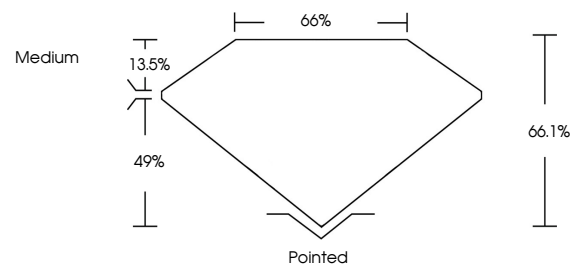

Measurements **8.43 X 6.17 X 4.08 MM**

GRADING RESULTS

Carat Weight **1.86 CARAT**
Color Grade **E**
Clarity Grade **VVS 2**

ADDITIONAL GRADING INFORMATION

Polish **EXCELLENT**
Symmetry **EXCELLENT**
Fluorescence **NONE**
Inscription(s) **IGI LG647453345**
Comments: This Laboratory Grown Diamond was created by Chemical Vapor Deposition (CVD) growth process. Type IIa

August 12, 2024
IGI Report No LG647453345
CUT CORNERED RECT. MODIFIED BRILLIANT
8.43 X 6.17 X 4.08 MM
Carat Weight **1.86 CARAT**
Color Grade **E**
Clarity Grade **VVS 2**
Depth **66.1%**
Table **65%**
Girdle **Medium**
Culet **Pointed**
Polish **EXCELLENT**
Symmetry **EXCELLENT**
Fluorescence **NONE**
Inscription(s) **IGI LG647453345**
Comments: This Laboratory Grown Diamond was created by Chemical Vapor Deposition (CVD) growth process. Type IIa

GRADING RESULTS

Carat Weight **1.86 CARAT**
Color Grade **E**
Clarity Grade **VVS 2**

ADDITIONAL GRADING INFORMATION

Polish **EXCELLENT**
Symmetry **EXCELLENT**
Fluorescence **NONE**
Inscription(s) **IGI LG647453345**

Comments: This Laboratory Grown Diamond was created by Chemical Vapor Deposition (CVD) growth process. Type IIa

PROPORTIONS

Sample Image Used

CLARITY CHARACTERISTICS

KEY TO SYMBOLS

Red symbols indicate internal characteristics.
Green symbols indicate external characteristics.