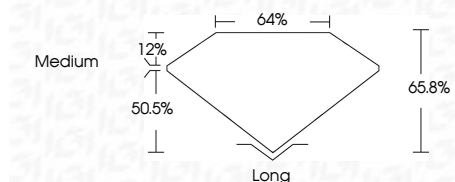

ELECTRONIC COPY

LG647453706
Report verification at igi.org

August 12, 2024
IGI Report Number **LG647453706**
Description **LABORATORY GROWN DIAMOND**
Shape and Cutting Style **EMERALD CUT**
Measurements **9.83 X 6.75 X 4.44 MM**

GRADING RESULTS

Carat Weight **2.85 CARATS**
Color Grade **D**
Clarity Grade **VS 1**

ADDITIONAL GRADING INFORMATION

Polish **EXCELLENT**
Symmetry **EXCELLENT**
Fluorescence **NONE**
Inscription(s) **IGI LG647453706**
Comments: This Laboratory Grown Diamond was created by Chemical Vapor Deposition (CVD) growth process. Type IIa

IGI

August 12, 2024
IGI Report No LG647453706
EMERALD CUT
2.85 CARATS
Color Grade **D**
Clarity Grade **VS 1**
Depth **65.8%**
Table **64%**
Girdle **Medium**
Culet **Long**
Polish **EXCELLENT**
Symmetry **EXCELLENT**
Fluorescence **NONE**
Inscription(s) **IGI LG647453706**
Comments: This Laboratory Grown Diamond was created by Chemical Vapor Deposition (CVD) growth process. Type IIa

LABORATORY GROWN DIAMOND REPORT

August 12, 2024
IGI Report Number **LG647453706**
Description **LABORATORY GROWN DIAMOND**
Shape and Cutting Style **EMERALD CUT**
Measurements **9.83 X 6.75 X 4.44 MM**