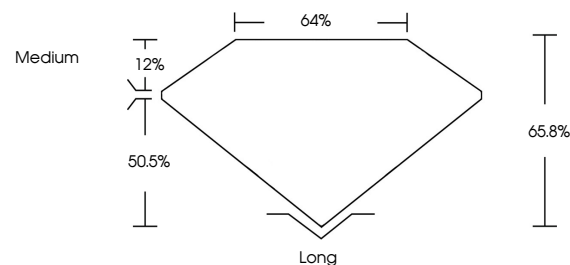

LABORATORY GROWN DIAMOND REPORT

August 12, 2024
IGI Report Number **LG647453706**
Description **LABORATORY GROWN DIAMOND**
Shape and Cutting Style **EMERALD CUT**
Measurements **9.83 X 6.75 X 4.44 MM**

GRADING RESULTS

Carat Weight **2.85 CARATS**
Color Grade **D**
Clarity Grade **VS 1**

ADDITIONAL GRADING INFORMATION

Polish **EXCELLENT**
Symmetry **EXCELLENT**
Fluorescence **NONE**
Inscription(s) **IGI LG647453706**

Comments: This Laboratory Grown Diamond was created by Chemical Vapor Deposition (CVD) growth process. Type IIa

PROPORTIONS

Sample Image Used

CLARITY CHARACTERISTICS

KEY TO SYMBOLS

Red symbols indicate internal characteristics.
Green symbols indicate external characteristics.