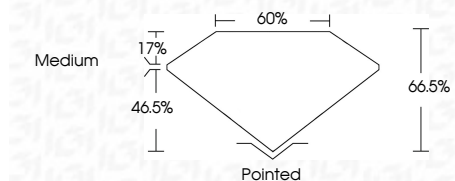

ELECTRONIC COPY

LG647457600
Report verification at igi.org

August 14, 2024
IGI Report Number **LG647457600**
Description **LABORATORY GROWN DIAMOND**
Shape and Cutting Style **CUT CORNERED
RECTANGULAR MODIFIED
BRILLIANT**

Measurements **12.21 X 8.28 X 5.51 MM**

GRADING RESULTS

Carat Weight **5.01 CARATS**
Color Grade **G**
Clarity Grade **VS 2**

ADDITIONAL GRADING INFORMATION

Polish **EXCELLENT**
Symmetry **EXCELLENT**
Fluorescence **NONE**
Inscription(s) **IGI LG647457600**
Comments: This Laboratory Grown Diamond was created by Chemical Vapor Deposition (CVD) growth process. Type IIa

August 14, 2024
IGI Report No **LG647457600**
CUT CORNERED RECT. MODIFIED BRILLIANT
12.21 X 8.28 X 5.51 MM
Carat Weight **5.01 CARATS**
Color Grade **G**
Clarity Grade **VS 2**
Table **46.5%**
Depth **66.5%**
Girdle **Medium**
Culet **Pointed**
Polish **EXCELLENT**
Symmetry **EXCELLENT**
Fluorescence **NONE**
Inscription(s) **IGI LG647457600**
Comments: This Laboratory Grown Diamond was created by Chemical Vapor Deposition (CVD) growth process. Type IIa

GRADING RESULTS

Carat Weight **5.01 CARATS**
Color Grade **G**
Clarity Grade **VS 2**

ADDITIONAL GRADING INFORMATION

Polish **EXCELLENT**
Symmetry **EXCELLENT**
Fluorescence **NONE**
Inscription(s) **IGI LG647457600**