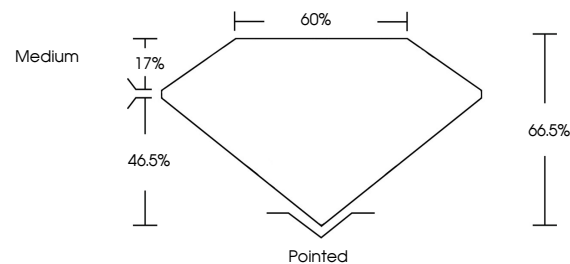

Measurements **12.21 X 8.28 X 5.51 MM**

GRADING RESULTS

Carat Weight **5.01 CARATS**
Color Grade **G**
Clarity Grade **VS 2**

ADDITIONAL GRADING INFORMATION

Polish **EXCELLENT**
Symmetry **EXCELLENT**
Fluorescence **NONE**
Inscription(s) **IGI LG647457600**
Comments: This Laboratory Grown Diamond was created by Chemical Vapor Deposition (CVD) growth process. Type IIa

August 14, 2024
IGI Report No **LG647457600**
CUT CORNERED RECT. MODIFIED BRILLIANT
12.21 X 8.28 X 5.51 MM
Carat Weight **5.01 CARATS**
Color Grade **G**
Clarity Grade **VS 2**
Table **46.5%**
Depth **66.5%**
Girdle **Medium**
Culet **Pointed**
Polish **EXCELLENT**
Symmetry **EXCELLENT**
Fluorescence **NONE**
Inscription(s) **IGI LG647457600**
Comments: This Laboratory Grown Diamond was created by Chemical Vapor Deposition (CVD) growth process. Type IIa

GRADING RESULTS

Carat Weight **5.01 CARATS**
Color Grade **G**
Clarity Grade **VS 2**

ADDITIONAL GRADING INFORMATION

Polish **EXCELLENT**
Symmetry **EXCELLENT**
Fluorescence **NONE**
Inscription(s) **IGI LG647457600**

Comments: This Laboratory Grown Diamond was created by Chemical Vapor Deposition (CVD) growth process. Type IIa

PROPORTIONS

Sample Image Used

CLARITY CHARACTERISTICS

KEY TO SYMBOLS

Red symbols indicate internal characteristics.
Green symbols indicate external characteristics.