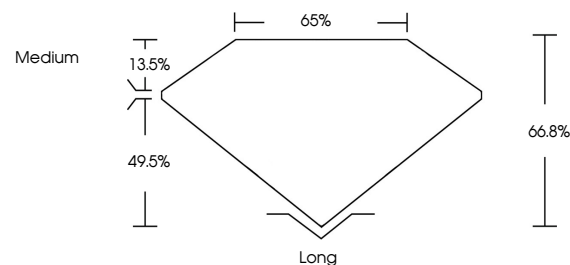

PROPORTIONS