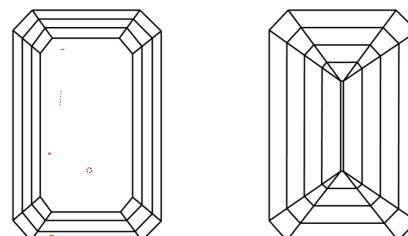

CLARITY CHARACTERISTICS

KEY TO SYMBOLS

Red symbols indicate internal characteristics.
Green symbols indicate external characteristics.

COLOR

D E F G H I J Faint Very Light Light

CLARITY

IF	VS¹⁻²	VS¹⁻²	SI¹⁻²	I¹⁻³
Internally Flawless	Very Very Slightly Included	Very Slightly Included	Slightly Included	Included