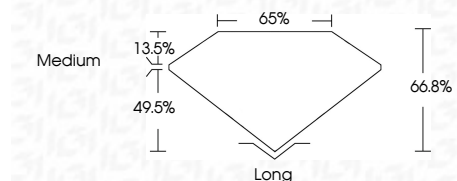

ELECTRONIC COPY

LG647457835
Report verification at igi.org

August 16, 2024
IGI Report Number **LG647457835**
Description **LABORATORY GROWN DIAMOND**
Shape and Cutting Style **EMERALD CUT**
Measurements **13.48 X 9.32 X 6.23 MM**

GRADING RESULTS
Carat Weight **7.82 CARATS**
Color Grade **G**
Clarity Grade **VS 1**

ADDITIONAL GRADING INFORMATION
Polish **EXCELLENT**
Symmetry **EXCELLENT**
Fluorescence **NONE**
Inscription(s) **IGI LG647457835**
Comments: This Laboratory Grown Diamond was created by Chemical Vapor Deposition (CVD) growth process. Type IIa

August 16, 2024
IGI Report No **LG647457835**
EMERALD CUT
13.48 X 9.32 X 6.23 MM
Carat Weight **7.82 CARATS**
Color Grade **G**
Clarity Grade **VS 1**
Depth **49.5%**
Table **66.8%**
Girdle **Medium**
Culet **Long**
Polish **EXCELLENT**
Symmetry **EXCELLENT**
Fluorescence **NONE**
Inscription(s) **IGI LG647457835**

Comments: This Laboratory Grown Diamond was created by Chemical Vapor Deposition (CVD) growth process. Type IIa

August 16, 2024
IGI Report Number **LG647457835**
Description **LABORATORY GROWN DIAMOND**
Shape and Cutting Style **EMERALD CUT**
Measurements **13.48 X 9.32 X 6.23 MM**