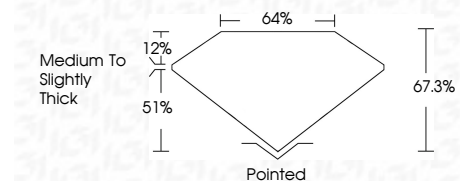

ELECTRONIC COPY

LG647467246
Report verification at igi.org

August 14, 2024
IGI Report Number **LG647467246**
Description **LABORATORY GROWN DIAMOND**

Shape and Cutting Style **CUT CORNERED
RECTANGULAR MODIFIED
BRILLIANT**

Measurements **8.30 X 5.78 X 3.89 MM**

GRADING RESULTS

Carat Weight **1.59 CARAT**
Color Grade **D**
Clarity Grade **VVS 2**

ADDITIONAL GRADING INFORMATION

Polish **EXCELLENT**
Symmetry **EXCELLENT**
Fluorescence **NONE**
Inscription(s) **(IGI) LG647467246**

Comments: This Laboratory Grown Diamond was created by Chemical Vapor Deposition (CVD) growth process. Type IIa

August 14, 2024
IGI Report No **LG647467246**
CUT CORNERED RECT. MODIFIED BRILLIANT
8.30 X 5.78 X 3.89 MM
Carat Weight **1.59 CARAT**
Color Grade **D**
Clarity Grade **VVS 2**
Depth **67.3%**
Table **64%**
Girdle **Medium to Slightly Thick**
Culet **Pointed**
Polish **EXCELLENT**
Symmetry **EXCELLENT**
Fluorescence **NONE**
Inscription(s) **(IGI) LG647467246**

Comments: This Laboratory Grown Diamond was created by Chemical Vapor Deposition (CVD) growth process. Type IIa

LABORATORY GROWN DIAMOND REPORT

August 14, 2024
IGI Report Number **LG647467246**
Description **LABORATORY GROWN DIAMOND**
Shape and Cutting Style **CUT CORNERED RECTANGULAR
MODIFIED BRILLIANT**
Measurements **8.30 X 5.78 X 3.89 MM**