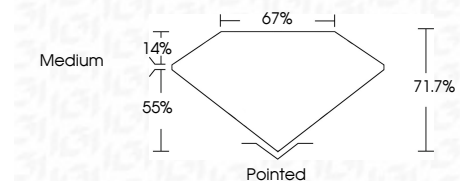

ELECTRONIC COPY

LG647472116
Report verification at igi.org

August 14, 2024
IGI Report Number **LG647472116**
Description **LABORATORY GROWN DIAMOND**
Shape and Cutting Style **SQUARE EMERALD CUT**
Measurements **5.56 X 5.45 X 3.91 MM**

GRADING RESULTS
Carat Weight **1.05 CARAT**
Color Grade **E**
Clarity Grade **VVS 2**

ADDITIONAL GRADING INFORMATION
Polish **EXCELLENT**
Symmetry **EXCELLENT**
Fluorescence **NONE**
Inscription(s) **IGI LG647472116**
Comments: As Grown - No indication of post-growth treatment.
This Laboratory Grown Diamond was created by High Pressure High Temperature (HPHT) growth process.
Type II

August 14, 2024
IGI Report No **LG647472116**
SQUARE EMERALD CUT
Carat Weight **1.05 CARAT**
Color Grade **E**
Clarity Grade **VVS 2**
Depth **71.7%**
Table **14%**
Girdle **Medium**
Culet **Pointed**
Polish **EXCELLENT**
Symmetry **EXCELLENT**
Fluorescence **NONE**
Inscription(s) **IGI LG647472116**
Comments: As Grown - No indication of post-growth treatment.
This Laboratory Grown Diamond was created by High Pressure High Temperature (HPHT) growth process.
Type II

August 14, 2024
IGI Report Number **LG647472116**
Description **LABORATORY GROWN DIAMOND**
Shape and Cutting Style **SQUARE EMERALD CUT**
Measurements **5.56 X 5.45 X 3.91 MM**

GRADING RESULTS
Carat Weight **1.05 CARAT**
Color Grade **E**
Clarity Grade **VVS 2**