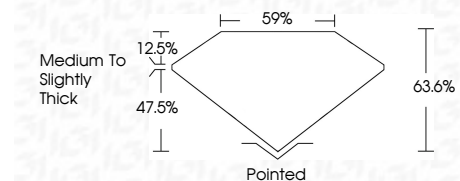

Measurements **7.28 X 4.97 X 3.16 MM**

GRADING RESULTS

Carat Weight **1.02 CARAT**
Color Grade **F**
Clarity Grade **VS 1**

ADDITIONAL GRADING INFORMATION

Polish **EXCELLENT**
Symmetry **EXCELLENT**
Fluorescence **NONE**
Inscription(s) **IGI LG647479210**
Comments: This Laboratory Grown Diamond was created by Chemical Vapor Deposition (CVD) growth process. Type IIa

August 15, 2024
IGI Report No LG647479210
CUT CORNERED RECT. MODIFIED BRILLIANT
7.28 X 4.97 X 3.16 MM
1.02 CARAT
F
VS 1
63.6%
47.5%
Medium to Slightly Thick
Pointed
EXCELLENT
EXCELLENT
NONE
IGI LG647479210
Comments: This Laboratory Grown Diamond was created by Chemical Vapor Deposition (CVD) growth process. Type IIa

LABORATORY GROWN DIAMOND REPORT

August 15, 2024
IGI Report Number **LG647479210**
Description **LABORATORY GROWN DIAMOND**
Shape and Cutting Style **CUT CORNERED RECTANGULAR
MODIFIED BRILLIANT**
Measurements **7.28 X 4.97 X 3.16 MM**

GRADING RESULTS

Carat Weight **1.02 CARAT**
Color Grade **F**
Clarity Grade **VS 1**

ADDITIONAL GRADING INFORMATION

Polish **EXCELLENT**
Symmetry **EXCELLENT**
Fluorescence **NONE**
Inscription(s) **IGI LG647479210**