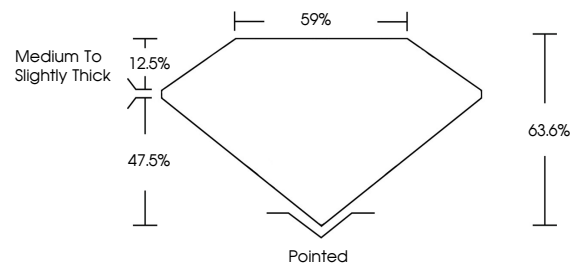

Measurements **7.28 X 4.97 X 3.16 MM**

GRADING RESULTS

Carat Weight **1.02 CARAT**
Color Grade **F**
Clarity Grade **VS 1**

ADDITIONAL GRADING INFORMATION

Polish **EXCELLENT**
Symmetry **EXCELLENT**
Fluorescence **NONE**
Inscription(s) **IGI LG647479210**
Comments: This Laboratory Grown Diamond was created by Chemical Vapor Deposition (CVD) growth process. Type IIa

GRADING RESULTS

Carat Weight **1.02 CARAT**
Color Grade **F**
Clarity Grade **VS 1**

ADDITIONAL GRADING INFORMATION

Polish **EXCELLENT**
Symmetry **EXCELLENT**
Fluorescence **NONE**
Inscription(s) **IGI LG647479210**

Comments: This Laboratory Grown Diamond was created by Chemical Vapor Deposition (CVD) growth process. Type IIa

PROPORTIONS

Sample Image Used

CLARITY CHARACTERISTICS

KEY TO SYMBOLS

Red symbols indicate internal characteristics.
Green symbols indicate external characteristics.