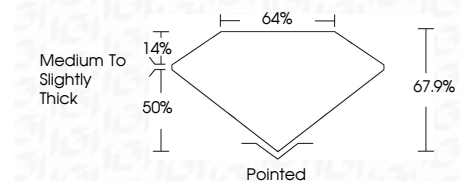

Measurements **8.61 X 6.11 X 4.15 MM**

GRADING RESULTS

Carat Weight **1.88 CARAT**
Color Grade **D**
Clarity Grade **VVS 2**

ADDITIONAL GRADING INFORMATION

Polish **EXCELLENT**
Symmetry **EXCELLENT**
Fluorescence **NONE**
Inscription(s) **(IGI) LG647480445**
Comments: This Laboratory Grown Diamond was created by Chemical Vapor Deposition (CVD) growth process. Type IIa

August 13, 2024
IGI Report No LG647480445
CUT CORNERED RECT. MODIFIED BRILLIANT
8.61 X 6.11 X 4.15 MM
Carat Weight **1.88 CARAT**
Color Grade **D**
Clarity Grade **VVS 2**
Depth **67.9%**
Table **64%**
Girdle **Medium to Slightly Thick**
Culet **Pointed**
Polish **EXCELLENT**
Symmetry **EXCELLENT**
Fluorescence **NONE**
Inscription(s) **(IGI) LG647480445**
Comments: This Laboratory Grown Diamond was created by Chemical Vapor Deposition (CVD) growth process. Type IIa

LABORATORY GROWN DIAMOND REPORT

August 13, 2024
IGI Report Number **LG647480445**
Description **LABORATORY GROWN DIAMOND**
Shape and Cutting Style **CUT CORNERED RECTANGULAR
MODIFIED BRILLIANT**
Measurements **8.61 X 6.11 X 4.15 MM**

GRADING RESULTS

Carat Weight **1.88 CARAT**
Color Grade **D**
Clarity Grade **VVS 2**

ADDITIONAL GRADING INFORMATION

Polish **EXCELLENT**
Symmetry **EXCELLENT**
Fluorescence **NONE**
Inscription(s) **(IGI) LG647480445**