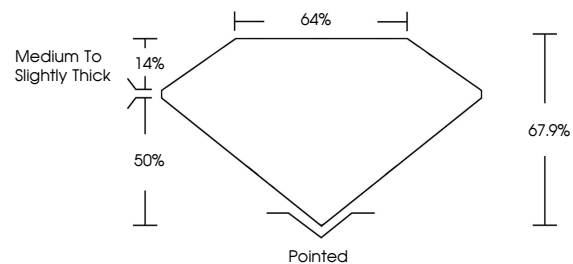

Measurements **8.61 X 6.11 X 4.15 MM**

GRADING RESULTS

Carat Weight **1.88 CARAT**
Color Grade **D**
Clarity Grade **VVS 2**

ADDITIONAL GRADING INFORMATION

Polish **EXCELLENT**
Symmetry **EXCELLENT**
Fluorescence **NONE**
Inscription(s) **(IGI) LG647480445**
Comments: This Laboratory Grown Diamond was created by Chemical Vapor Deposition (CVD) growth process. Type IIa

August 13, 2024
IGI Report No LG647480445
CUT CORNERED RECT. MODIFIED BRILLIANT
8.61 X 6.11 X 4.15 MM
Carat Weight **1.88 CARAT**
Color Grade **D**
Clarity Grade **VVS 2**
Depth **67.9%**
Table **64%**
Girdle **Medium to Slightly Thick**
Culet **Pointed**
Polish **EXCELLENT**
Symmetry **EXCELLENT**
Fluorescence **NONE**
Inscription(s) **(IGI) LG647480445**
Comments: This Laboratory Grown Diamond was created by Chemical Vapor Deposition (CVD) growth process. Type IIa

GRADING RESULTS

Carat Weight **1.88 CARAT**
Color Grade **D**
Clarity Grade **VVS 2**

ADDITIONAL GRADING INFORMATION

Polish **EXCELLENT**
Symmetry **EXCELLENT**
Fluorescence **NONE**
Inscription(s) **(IGI) LG647480445**

Comments: This Laboratory Grown Diamond was created by Chemical Vapor Deposition (CVD) growth process. Type IIa

PROPORTIONS

Sample Image Used

CLARITY CHARACTERISTICS

KEY TO SYMBOLS

Red symbols indicate internal characteristics.
Green symbols indicate external characteristics.