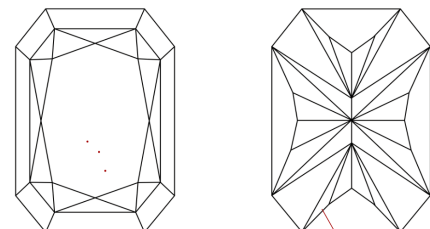

CLARITY CHARACTERISTICS

KEY TO SYMBOLS

Red symbols indicate internal characteristics.
Green symbols indicate external characteristics.

COLOR

D E F G H I J Faint Very Light Light

CLARITY

IF	VS¹⁻²	VS¹⁻²	SI¹⁻²	I¹⁻³
Internally Flawless	Very Very Slightly Included	Very Slightly Included	Slightly Included	Included