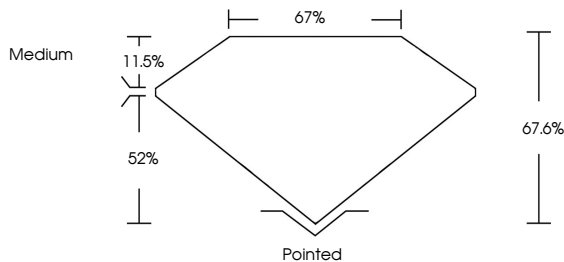

Measurements **7.94 X 5.86 X 3.96 MM**

GRADING RESULTS

Carat Weight **1.59 CARAT**
Color Grade **F**
Clarity Grade **VS 1**

ADDITIONAL GRADING INFORMATION

Polish **EXCELLENT**
Symmetry **EXCELLENT**
Fluorescence **NONE**

GRADING RESULTS

Carat Weight **1.59 CARAT**
Color Grade **F**
Clarity Grade **VS 1**

ADDITIONAL GRADING INFORMATION

Polish **EXCELLENT**
Symmetry **EXCELLENT**
Fluorescence **NONE**

Inscription(s) **IGI LG647481719**

Comments: This Laboratory Grown Diamond was created by Chemical Vapor Deposition (CVD) growth process. Type IIa

PROPORTIONS

Sample Image Used

CLARITY CHARACTERISTICS

KEY TO SYMBOLS

Red symbols indicate internal characteristics.
Green symbols indicate external characteristics.