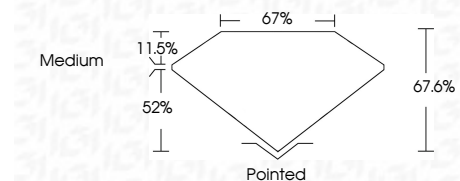

ELECTRONIC COPY

LG647481719
Report verification at igi.org

August 14, 2024
IGI Report Number **LG647481719**
Description **LABORATORY GROWN DIAMOND**

Shape and Cutting Style **CUT CORNERED
RECTANGULAR MODIFIED
BRILLIANT**

Measurements **7.94 X 5.86 X 3.96 MM**

GRADING RESULTS

Carat Weight **1.59 CARAT**
Color Grade **F**
Clarity Grade **VS 1**

ADDITIONAL GRADING INFORMATION

Polish **EXCELLENT**
Symmetry **EXCELLENT**
Fluorescence **NONE**

Inscription(s) **IGI LG647481719**

Comments: This Laboratory Grown Diamond was created by Chemical Vapor Deposition (CVD) growth process. Type IIa

August 14, 2024
IGI Report No LG647481719
CUT CORNERED RECT. MODIFIED BRILLIANT
7.94 X 5.86 X 3.96 MM
Carat Weight **1.59 CARAT**
Color Grade **F**
Clarity Grade **VS 1**
Depth **67.6%**
Table **52%**
Girdle **Medium**
Culet **Pointed**
Polish **EXCELLENT**
Symmetry **EXCELLENT**
Fluorescence **NONE**
Inscription(s) **IGI LG647481719**
Comments: This Laboratory Grown Diamond was created by Chemical Vapor Deposition (CVD) growth process. Type IIa

GRADING RESULTS

Carat Weight **1.59 CARAT**
Color Grade **F**
Clarity Grade **VS 1**

ADDITIONAL GRADING INFORMATION

Polish **EXCELLENT**
Symmetry **EXCELLENT**
Fluorescence **NONE**

Inscription(s) **IGI LG647481719**