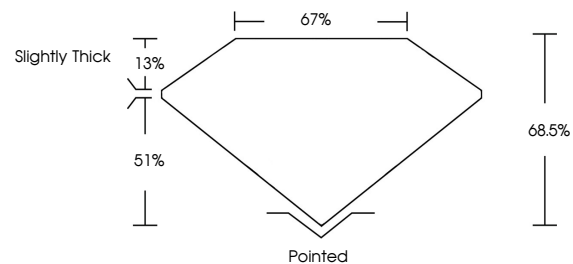

Measurements **10.92 X 7.85 X 5.38 MM**

GRADING RESULTS

Carat Weight **4.03 CARATS**
Color Grade **E**
Clarity Grade **VS 1**

ADDITIONAL GRADING INFORMATION

Polish **EXCELLENT**
Symmetry **EXCELLENT**
Fluorescence **NONE**
Inscription(s) **(IGI) LG648407728**
Comments: This Laboratory Grown Diamond was created by Chemical Vapor Deposition (CVD) growth process. Type IIa

GRADING RESULTS

Carat Weight **4.03 CARATS**
Color Grade **E**
Clarity Grade **VS 1**

ADDITIONAL GRADING INFORMATION

Polish **EXCELLENT**
Symmetry **EXCELLENT**
Fluorescence **NONE**
Inscription(s) **(IGI) LG648407728**

Comments: This Laboratory Grown Diamond was created by Chemical Vapor Deposition (CVD) growth process. Type IIa

PROPORTIONS

Sample Image Used

CLARITY CHARACTERISTICS

KEY TO SYMBOLS

Red symbols indicate internal characteristics.
Green symbols indicate external characteristics.