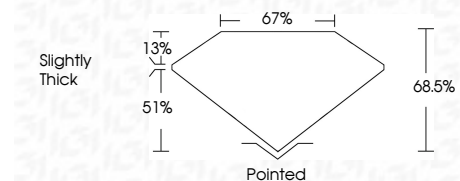

ELECTRONIC COPY

LG648407728
Report verification at igi.org

August 16, 2024
IGI Report Number **LG648407728**
Description **LABORATORY GROWN DIAMOND**
Shape and Cutting Style **CUT CORNERED
RECTANGULAR MODIFIED
BRILLIANT**

Measurements **10.92 X 7.85 X 5.38 MM**

GRADING RESULTS

Carat Weight **4.03 CARATS**
Color Grade **E**
Clarity Grade **VS 1**

ADDITIONAL GRADING INFORMATION

Polish **EXCELLENT**
Symmetry **EXCELLENT**
Fluorescence **NONE**
Inscription(s) **(IGI) LG648407728**
Comments: This Laboratory Grown Diamond was created by Chemical Vapor Deposition (CVD) growth process. Type IIa

August 16, 2024
IGI Report No LG648407728
CUT CORNERED RECT. MODIFIED BRILLIANT
10.92 X 7.85 X 5.38 MM
4.03 CARATS
E
VS 1
68.5%
51%
13%
Slightly Thick
Pointed
EXCELLENT
EXCELLENT
NONE
None
(IGI) LG648407728
Comments: This Laboratory Grown Diamond was created by Chemical Vapor Deposition (CVD) growth process. Type IIa

LABORATORY GROWN DIAMOND REPORT

August 16, 2024
IGI Report Number **LG648407728**
Description **LABORATORY GROWN DIAMOND**
Shape and Cutting Style **CUT CORNERED RECTANGULAR
MODIFIED BRILLIANT**
Measurements **10.92 X 7.85 X 5.38 MM**