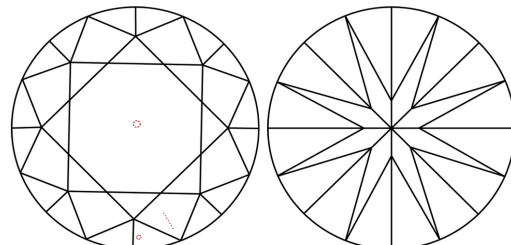

August 17, 2024
IGI Report Number **LG648408434**
Description **LABORATORY GROWN DIAMOND**
Shape and Cutting Style **ROUND BRILLIANT**
Measurements **8.06 - 8.11 X 4.99 MM**

GRADING RESULTS
Carat Weight **2.01 CARATS**
Color Grade **D**
Clarity Grade **VS 2**
Cut Grade **IDEAL**

PROPORTIONS

CLARITY CHARACTERISTICS

KEY TO SYMBOLS
Red symbols indicate internal characteristics.
Green symbols indicate external characteristics.

COLOR

D	E	F	G	H	I	J	Faint	Very Light	Light
---	---	---	---	---	---	---	-------	------------	-------