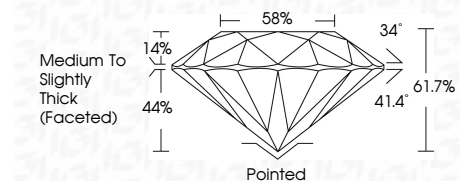

ELECTRONIC COPY

LG648408434
Report verification at igi.org

August 17, 2024
IGI Report Number **LG648408434**
Description **LABORATORY GROWN DIAMOND**
Shape and Cutting Style **ROUND BRILLIANT**
Measurements **8.06 - 8.11 X 4.99 MM**

GRADING RESULTS
Carat Weight **2.01 CARATS**
Color Grade **D**
Clarity Grade **VS 2**
Cut Grade **IDEAL**

Sample Image Used

ADDITIONAL GRADING INFORMATION
Polish **EXCELLENT**
Symmetry **EXCELLENT**
Fluorescence **NONE**
Inscription(s) **IGI LG648408434**
Comments: This Laboratory Grown Diamond was created by Chemical Vapor Deposition (CVD) growth process. Type IIa

August 17, 2024
IGI Report No **LG648408434**
ROUND BRILLIANT
8.06 - 8.11 X 4.99 MM
2.01 CARATS
Color Grade **D**
Clarity Grade **VS 2**
Cut Grade **IDEAL**
Depth **61.7%**
Table **58%**
Girdle **Medium To Slightly Thick (Faceted)**
Culet **Pointed**
Polish **EXCELLENT**
Symmetry **EXCELLENT**
Fluorescence **NONE**
Inscription(s) **IGI LG648408434**
Comments: This Laboratory Grown Diamond was created by Chemical Vapor Deposition (CVD) growth process. Type IIa

August 17, 2024
IGI Report Number **LG648408434**
Description **LABORATORY GROWN DIAMOND**
Shape and Cutting Style **ROUND BRILLIANT**
Measurements **8.06 - 8.11 X 4.99 MM**

GRADING RESULTS
Carat Weight **2.01 CARATS**
Color Grade **D**
Clarity Grade **VS 2**
Cut Grade **IDEAL**