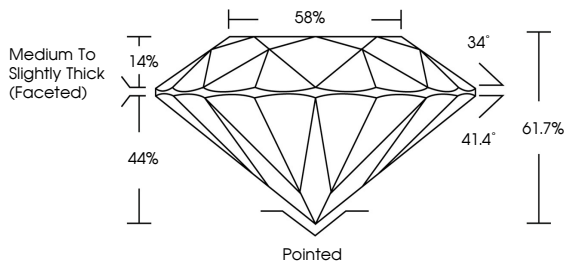

PROPORTIONS