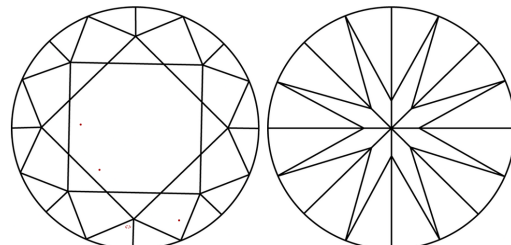

August 15, 2024
IGI Report Number **LG648409744**
Description **LABORATORY GROWN DIAMOND**
Shape and Cutting Style **ROUND BRILLIANT**
Measurements **8.18 - 8.22 X 5.07 MM**

GRADING RESULTS
Carat Weight **2.10 CARATS**
Color Grade **G**
Clarity Grade **VVS 2**
Cut Grade **IDEAL**

PROPORTIONS

CLARITY CHARACTERISTICS

KEY TO SYMBOLS
Red symbols indicate internal characteristics.
Green symbols indicate external characteristics.

Sample Image Used

COLOR

D	E	F	G	H	I	J	Faint	Very Light	Light
---	---	---	---	---	---	---	-------	------------	-------