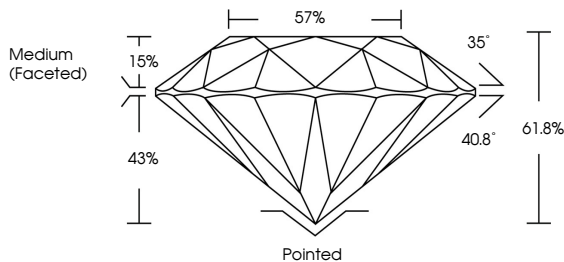

GRADING RESULTS
Carat Weight **2.10 CARATS**
Color Grade **G**
Clarity Grade **VVS 2**
Cut Grade **IDEAL**

ADDITIONAL GRADING INFORMATION
Polish **EXCELLENT**
Symmetry **EXCELLENT**
Fluorescence **NONE**
Inscription(s) **IGI LG648409744**
Comments: This Laboratory Grown Diamond was created by Chemical Vapor Deposition (CVD) growth process. Type IIa

August 15, 2024
IGI Report No LG648409744
ROUND BRILLIANT
8.18 - 8.22 X 5.07 MM
2.10 CARATS
Color Grade **G**
Clarity Grade **VVS 2**
Cut Grade **IDEAL**
Depth **61.8%**
Table **57%**
Girdle **Medium (Faceted)**
Culet **Pointed**
Polish **EXCELLENT**
Symmetry **EXCELLENT**
Fluorescence **NONE**
Inscription(s) **IGI LG648409744**
Comments: This Laboratory Grown Diamond was created by Chemical Vapor Deposition (CVD) growth process. Type IIa

August 15, 2024
IGI Report Number **LG648409744**
Description **LABORATORY GROWN DIAMOND**
Shape and Cutting Style **ROUND BRILLIANT**
Measurements **8.18 - 8.22 X 5.07 MM**

GRADING RESULTS
Carat Weight **2.10 CARATS**
Color Grade **G**
Clarity Grade **VVS 2**
Cut Grade **IDEAL**

PROPORTIONS

CLARITY CHARACTERISTICS

KEY TO SYMBOLS
Red symbols indicate internal characteristics.
Green symbols indicate external characteristics.

Sample Image Used

COLOR

D	E	F	G	H	I	J	Faint	Very Light	Light
---	---	---	---	---	---	---	-------	------------	-------