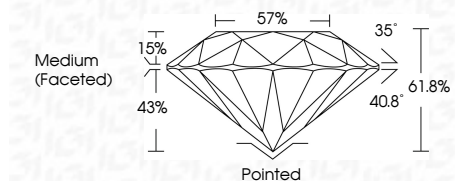

ELECTRONIC COPY

LG648409744
Report verification at igi.org

August 15, 2024
IGI Report Number **LG648409744**
Description **LABORATORY GROWN DIAMOND**
Shape and Cutting Style **ROUND BRILLIANT**
Measurements **8.18 - 8.22 X 5.07 MM**

GRADING RESULTS
Carat Weight **2.10 CARATS**
Color Grade **G**
Clarity Grade **VVS 2**
Cut Grade **IDEAL**

ADDITIONAL GRADING INFORMATION
Polish **EXCELLENT**
Symmetry **EXCELLENT**
Fluorescence **NONE**
Inscription(s) **IGI LG648409744**
Comments: This Laboratory Grown Diamond was created by Chemical Vapor Deposition (CVD) growth process. Type IIa

August 15, 2024
IGI Report No LG648409744
ROUND BRILLIANT
8.18 - 8.22 X 5.07 MM
2.10 CARATS
Color Grade **G**
Clarity Grade **VVS 2**
Cut Grade **IDEAL**
Depth **61.8%**
Table **57%**
Girdle **Medium (Faceted)**
Culet **Pointed**
Polish **EXCELLENT**
Symmetry **EXCELLENT**
Fluorescence **NONE**
Inscription(s) **IGI LG648409744**
Comments: This Laboratory Grown Diamond was created by Chemical Vapor Deposition (CVD) growth process. Type IIa

August 15, 2024
IGI Report Number **LG648409744**
Description **LABORATORY GROWN DIAMOND**
Shape and Cutting Style **ROUND BRILLIANT**
Measurements **8.18 - 8.22 X 5.07 MM**

GRADING RESULTS
Carat Weight **2.10 CARATS**
Color Grade **G**
Clarity Grade **VVS 2**
Cut Grade **IDEAL**