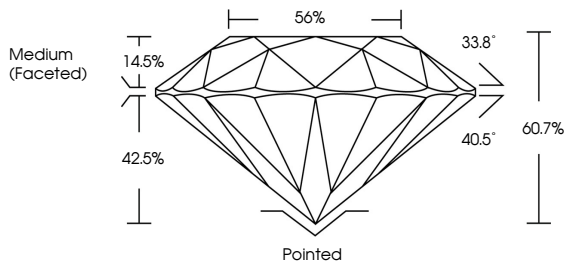

GRADING RESULTS
Carat Weight **2.02 CARATS**
Color Grade **G**
Clarity Grade **VS 1**
Cut Grade **IDEAL**

ADDITIONAL GRADING INFORMATION
Polish **EXCELLENT**
Symmetry **EXCELLENT**
Fluorescence **NONE**
Inscription(s) **IGI LG648409766**
Comments: This Laboratory Grown Diamond was created by Chemical Vapor Deposition (CVD) growth process. Type IIa

August 15, 2024
IGI Report No **LG648409766**
ROUND BRILLIANT
8.12 - 8.16 X 4.95 MM
2.02 CARATS
Color Grade **G**
Clarity Grade **VS 1**
Cut Grade **IDEAL**
Depth **42.5%**
Table **14.5%**
Girdle **60.7%**
Medium (Faceted)
Culet **Pointed**
Polish **EXCELLENT**
Symmetry **EXCELLENT**
Fluorescence **NONE**
Inscription(s) **IGI LG648409766**
Comments: This Laboratory Grown Diamond was created by Chemical Vapor Deposition (CVD) growth process. Type IIa

August 15, 2024
IGI Report Number **LG648409766**
Description **LABORATORY GROWN DIAMOND**
Shape and Cutting Style **ROUND BRILLIANT**
Measurements **8.12 - 8.16 X 4.95 MM**

GRADING RESULTS
Carat Weight **2.02 CARATS**
Color Grade **G**
Clarity Grade **VS 1**
Cut Grade **IDEAL**

PROPORTIONS

CLARITY CHARACTERISTICS

KEY TO SYMBOLS
Red symbols indicate internal characteristics.
Green symbols indicate external characteristics.

Sample Image Used

COLOR

D	E	F	G	H	I	J	Faint	Very Light	Light
---	---	---	---	---	---	---	-------	------------	-------