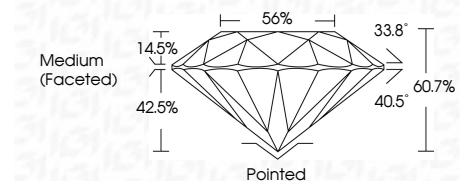

ELECTRONIC COPY

LG648409766
Report verification at igi.org

August 15, 2024
IGI Report Number **LG648409766**
Description **LABORATORY GROWN DIAMOND**
Shape and Cutting Style **ROUND BRILLIANT**
Measurements **8.12 - 8.16 X 4.95 MM**

GRADING RESULTS
Carat Weight **2.02 CARATS**
Color Grade **G**
Clarity Grade **VS 1**
Cut Grade **IDEAL**

ADDITIONAL GRADING INFORMATION
Polish **EXCELLENT**
Symmetry **EXCELLENT**
Fluorescence **NONE**
Inscription(s) **IGI LG648409766**
Comments: This Laboratory Grown Diamond was created by Chemical Vapor Deposition (CVD) growth process. Type IIa

August 15, 2024
IGI Report No **LG648409766**
ROUND BRILLIANT
8.12 - 8.16 X 4.95 MM
2.02 CARATS
Color Grade **G**
Clarity Grade **VS 1**
Cut Grade **IDEAL**
Depth **42.5%**
Table **14.5%**
Girdle **60.7%**
Medium (Faceted)
Culet **Pointed**
Polish **EXCELLENT**
Symmetry **EXCELLENT**
Fluorescence **NONE**
Inscription(s) **IGI LG648409766**
Comments: This Laboratory Grown Diamond was created by Chemical Vapor Deposition (CVD) growth process. Type IIa

August 15, 2024
IGI Report Number **LG648409766**
Description **LABORATORY GROWN DIAMOND**
Shape and Cutting Style **ROUND BRILLIANT**
Measurements **8.12 - 8.16 X 4.95 MM**

GRADING RESULTS
Carat Weight **2.02 CARATS**
Color Grade **G**
Clarity Grade **VS 1**
Cut Grade **IDEAL**