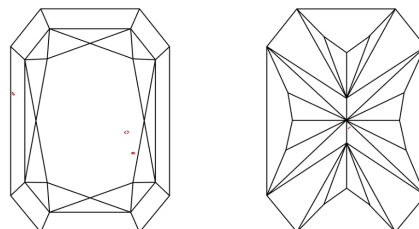

CLARITY CHARACTERISTICS

KEY TO SYMBOLS

Red symbols indicate internal characteristics.
Green symbols indicate external characteristics.

COLOR

D E F G H I J Faint Very Light Light

CLARITY

IF	VS¹⁻²	VS¹⁻²	SI¹⁻²	I¹⁻³
Internally Flawless	Very Very Slightly Included	Very Slightly Included	Slightly Included	Included