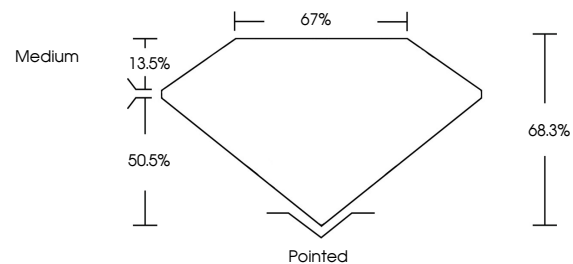

Measurements **12.59 X 8.73 X 5.96 MM**

GRADING RESULTS

Carat Weight **5.56 CARATS**
Color Grade **E**
Clarity Grade **VS 1**

ADDITIONAL GRADING INFORMATION

Polish **EXCELLENT**
Symmetry **EXCELLENT**
Fluorescence **NONE**
Inscription(s) **IGI LG648419305**
Comments: This Laboratory Grown Diamond was created by Chemical Vapor Deposition (CVD) growth process. Type IIa

August 24, 2024
IGI Report No **LG648419305**
CUT CORNERED RECT. MODIFIED BRILLIANT
12.59 X 8.73 X 5.96 MM
Carat Weight **5.56 CARATS**
Color Grade **E**
Clarity Grade **VS 1**
Depth **68.3%**
Table **67%**
Girdle **Medium**
Culet **Pointed**
Polish **EXCELLENT**
Symmetry **EXCELLENT**
Fluorescence **NONE**
Inscription(s) **IGI LG648419305**
Comments: This Laboratory Grown Diamond was created by Chemical Vapor Deposition (CVD) growth process. Type IIa

GRADING RESULTS

Carat Weight **5.56 CARATS**
Color Grade **E**
Clarity Grade **VS 1**

ADDITIONAL GRADING INFORMATION

Polish **EXCELLENT**
Symmetry **EXCELLENT**
Fluorescence **NONE**
Inscription(s) **IGI LG648419305**

Comments: This Laboratory Grown Diamond was created by Chemical Vapor Deposition (CVD) growth process. Type IIa

PROPORTIONS

Sample Image Used

CLARITY CHARACTERISTICS

KEY TO SYMBOLS

Red symbols indicate internal characteristics.
Green symbols indicate external characteristics.