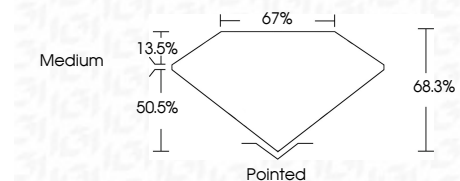

Measurements **12.59 X 8.73 X 5.96 MM**

GRADING RESULTS

Carat Weight **5.56 CARATS**
Color Grade **E**
Clarity Grade **VS 1**

ADDITIONAL GRADING INFORMATION

Polish **EXCELLENT**
Symmetry **EXCELLENT**
Fluorescence **NONE**
Inscription(s) **IGI LG648419305**
Comments: This Laboratory Grown Diamond was created by Chemical Vapor Deposition (CVD) growth process. Type IIa

August 24, 2024
IGI Report No **LG648419305**
CUT CORNERED RECT. MODIFIED BRILLIANT
12.59 X 8.73 X 5.96 MM
Carat Weight **5.56 CARATS**
Color Grade **E**
Clarity Grade **VS 1**
Depth **68.3%**
Table **67%**
Girdle **Medium**
Culet **Pointed**
Polish **EXCELLENT**
Symmetry **EXCELLENT**
Fluorescence **NONE**
Inscription(s) **IGI LG648419305**
Comments: This Laboratory Grown Diamond was created by Chemical Vapor Deposition (CVD) growth process. Type IIa

LABORATORY GROWN DIAMOND REPORT

August 24, 2024
IGI Report Number **LG648419305**
Description **LABORATORY GROWN DIAMOND**
Shape and Cutting Style **CUT CORNERED RECTANGULAR
MODIFIED BRILLIANT**
Measurements **12.59 X 8.73 X 5.96 MM**

GRADING RESULTS

Carat Weight **5.56 CARATS**
Color Grade **E**
Clarity Grade **VS 1**

ADDITIONAL GRADING INFORMATION

Polish **EXCELLENT**
Symmetry **EXCELLENT**
Fluorescence **NONE**
Inscription(s) **IGI LG648419305**