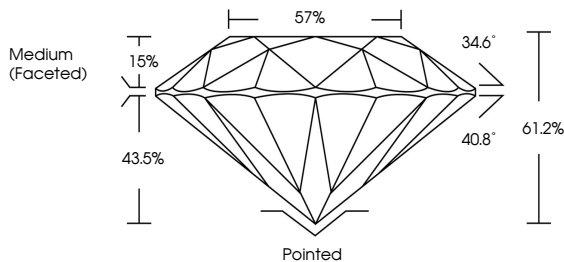

PROPORTIONS