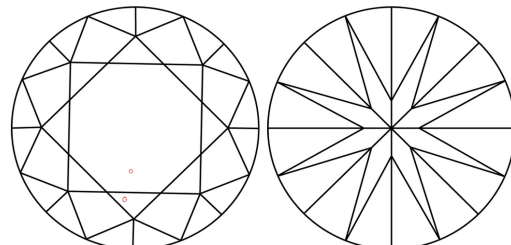

CLARITY CHARACTERISTICS

KEY TO SYMBOLS
Red symbols indicate internal characteristics.
Green symbols indicate external characteristics.

COLOR

D	E	F	G	H	I	J	Faint	Very Light	Light

CLARITY

IF	VS¹⁻²	VS¹⁻²	SI¹⁻²	I¹⁻³
Internally Flawless	Very Very Slightly Included	Very Slightly Included	Slightly Included	Included