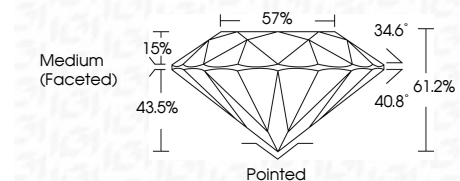

ELECTRONIC COPY

LG648422152
Report verification at igi.org

August 15, 2024
IGI Report Number **LG648422152**
Description **LABORATORY GROWN DIAMOND**
Shape and Cutting Style **ROUND BRILLIANT**
Measurements **8.19 - 8.22 X 5.01 MM**

GRADING RESULTS
Carat Weight **2.05 CARATS**
Color Grade **F**
Clarity Grade **VVS 2**
Cut Grade **IDEAL**

ADDITIONAL GRADING INFORMATION
Polish **EXCELLENT**
Symmetry **EXCELLENT**
Fluorescence **NONE**
Inscription(s) **IGI LG648422152**
Comments: This Laboratory Grown Diamond was created by Chemical Vapor Deposition (CVD) growth process. Type IIa

August 15, 2024
IGI Report No **LG648422152**
ROUND BRILLIANT
8.19 - 8.22 X 5.01 MM
2.05 CARATS
Color Grade **F**
Clarity Grade **VVS 2**
Cut Grade **IDEAL**
Depth **61.2%**
Table **57%**
Girdle **Medium (Faceted)**
Culet **Pointed**
Polish **EXCELLENT**
Symmetry **EXCELLENT**
Fluorescence **NONE**
Inscription(s) **IGI LG648422152**
Comments: This Laboratory Grown Diamond was created by Chemical Vapor Deposition (CVD) growth process. Type IIa

GRADING RESULTS
Carat Weight **2.05 CARATS**
Color Grade **F**
Clarity Grade **VVS 2**
Cut Grade **IDEAL**

ADDITIONAL GRADING INFORMATION
Polish **EXCELLENT**
Symmetry **EXCELLENT**
Fluorescence **NONE**
Inscription(s) **IGI LG648422152**