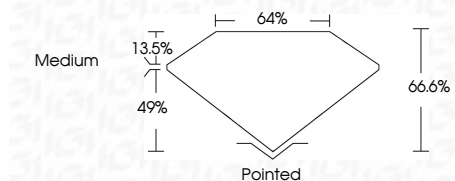

Measurements **8.27 X 5.75 X 3.83 MM**

GRADING RESULTS

Carat Weight **1.56 CARAT**
Color Grade **E**
Clarity Grade **VVS 2**

ADDITIONAL GRADING INFORMATION

Polish **EXCELLENT**
Symmetry **EXCELLENT**
Fluorescence **NONE**
Inscription(s) **(IGI) LG648425169**
Comments: This Laboratory Grown Diamond was created by Chemical Vapor Deposition (CVD) growth process. Type IIa

IGI

August 18, 2024
IGI Report No **LG648425169**
CUT CORNERED RECT. MODIFIED BRILLIANT
8.27 X 5.75 X 3.83 MM
Carat Weight **1.56 CARAT**
Color Grade **E**
Clarity Grade **VVS 2**
Depth **66.6%**
Table **49%**
Girdle **Medium**
Culet **Pointed**
Polish **EXCELLENT**
Symmetry **EXCELLENT**
Fluorescence **NONE**
Inscription(s) **(IGI) LG648425169**
Comments: This Laboratory Grown Diamond was created by Chemical Vapor Deposition (CVD) growth process. Type IIa

LABORATORY GROWN DIAMOND REPORT

August 18, 2024
IGI Report Number **LG648425169**
Description **LABORATORY GROWN DIAMOND**
Shape and Cutting Style **CUT CORNERED RECTANGULAR
MODIFIED BRILLIANT**
Measurements **8.27 X 5.75 X 3.83 MM**

GRADING RESULTS

Carat Weight **1.56 CARAT**
Color Grade **E**
Clarity Grade **VVS 2**

ADDITIONAL GRADING INFORMATION

Polish **EXCELLENT**
Symmetry **EXCELLENT**
Fluorescence **NONE**
Inscription(s) **(IGI) LG648425169**