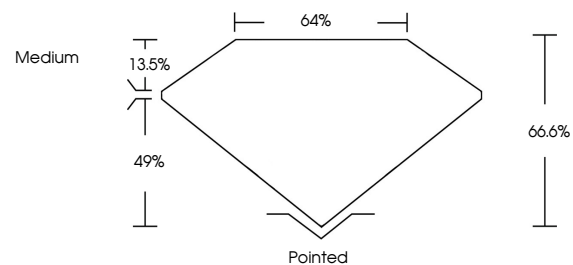

Measurements **8.27 X 5.75 X 3.83 MM**

GRADING RESULTS

Carat Weight **1.56 CARAT**
Color Grade **E**
Clarity Grade **VVS 2**

ADDITIONAL GRADING INFORMATION

Polish **EXCELLENT**
Symmetry **EXCELLENT**
Fluorescence **NONE**
Inscription(s) **(IGI) LG648425169**
Comments: This Laboratory Grown Diamond was created by Chemical Vapor Deposition (CVD) growth process. Type IIa

IGI

August 18, 2024
IGI Report No **LG648425169**
CUT CORNERED RECT. MODIFIED BRILLIANT
8.27 X 5.75 X 3.83 MM
Carat Weight **1.56 CARAT**
Color Grade **E**
Clarity Grade **VVS 2**
Depth **66.6%**
Table **49%**
Girdle **Medium**
Culet **Pointed**
Polish **EXCELLENT**
Symmetry **EXCELLENT**
Fluorescence **NONE**
Inscription(s) **(IGI) LG648425169**
Comments: This Laboratory Grown Diamond was created by Chemical Vapor Deposition (CVD) growth process. Type IIa

GRADING RESULTS

Carat Weight **1.56 CARAT**
Color Grade **E**
Clarity Grade **VVS 2**

ADDITIONAL GRADING INFORMATION

Polish **EXCELLENT**
Symmetry **EXCELLENT**
Fluorescence **NONE**
Inscription(s) **(IGI) LG648425169**

Comments: This Laboratory Grown Diamond was created by Chemical Vapor Deposition (CVD) growth process. Type IIa

PROPORTIONS

Sample Image Used

CLARITY CHARACTERISTICS

KEY TO SYMBOLS

Red symbols indicate internal characteristics.
Green symbols indicate external characteristics.