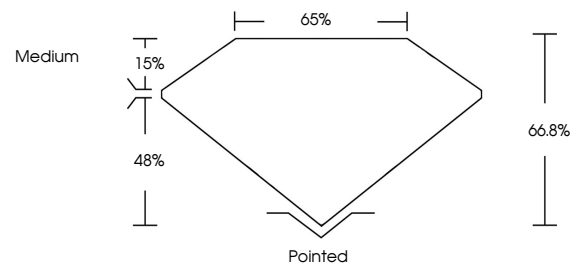

August 16, 2024
IGI Report No **LG648426829**
CUT CORNERED RECT. MODIFIED BRILLIANT
9.38 X 6.80 X 4.54 MM
Carat Weight **2.55 CARATS**
Color Grade **E**
Clarity Grade **VS 1**
Depth **48%**
Table **65%**
Girdle **Medium**
Culet **Pointed**
Polish **EXCELLENT**
Symmetry **EXCELLENT**
Fluorescence **NONE**
Inscription(s) **IGI LG648426829**
Comments: This Laboratory Grown Diamond was created by Chemical Vapor Deposition (CVD) growth process. Type IIa

GRADING RESULTS

Carat Weight **2.55 CARATS**
Color Grade **E**
Clarity Grade **VS 1**

ADDITIONAL GRADING INFORMATION

Polish **EXCELLENT**
Symmetry **EXCELLENT**
Fluorescence **NONE**
Inscription(s) **IGI LG648426829**

Comments: This Laboratory Grown Diamond was created by Chemical Vapor Deposition (CVD) growth process. Type IIa

PROPORTIONS

Sample Image Used

CLARITY CHARACTERISTICS

KEY TO SYMBOLS

Red symbols indicate internal characteristics.
Green symbols indicate external characteristics.