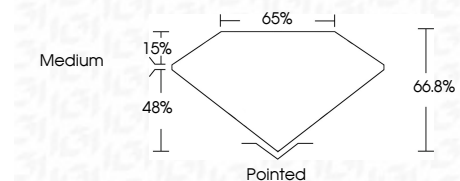

ELECTRONIC COPY

LG648426829
Report verification at igi.org

August 16, 2024
IGI Report Number **LG648426829**
Description **LABORATORY GROWN DIAMOND**
Shape and Cutting Style **CUT CORNERED
RECTANGULAR MODIFIED
BRILLIANT**
Measurements **9.38 X 6.80 X 4.54 MM**

GRADING RESULTS

Carat Weight **2.55 CARATS**
Color Grade **E**
Clarity Grade **VS 1**

ADDITIONAL GRADING INFORMATION

Polish **EXCELLENT**
Symmetry **EXCELLENT**
Fluorescence **NONE**
Inscription(s) **IGI LG648426829**
Comments: This Laboratory Grown Diamond was created by Chemical Vapor Deposition (CVD) growth process. Type IIa

August 16, 2024
IGI Report No **LG648426829**
CUT CORNERED RECT. MODIFIED BRILLIANT
9.38 X 6.80 X 4.54 MM
Carat Weight **2.55 CARATS**
Color Grade **E**
Clarity Grade **VS 1**
Depth **48%**
Table **65%**
Girdle **Medium**
Culet **Pointed**
Polish **EXCELLENT**
Symmetry **EXCELLENT**
Fluorescence **NONE**
Inscription(s) **IGI LG648426829**
Comments: This Laboratory Grown Diamond was created by Chemical Vapor Deposition (CVD) growth process. Type IIa

GRADING RESULTS

Carat Weight **2.55 CARATS**
Color Grade **E**
Clarity Grade **VS 1**

ADDITIONAL GRADING INFORMATION

Polish **EXCELLENT**
Symmetry **EXCELLENT**
Fluorescence **NONE**
Inscription(s) **IGI LG648426829**