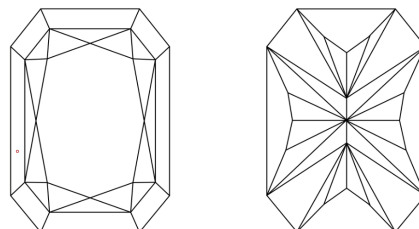

CLARITY CHARACTERISTICS

KEY TO SYMBOLS

Red symbols indicate internal characteristics.
Green symbols indicate external characteristics.

COLOR

D E F G H I J Faint Very Light Light

CLARITY

IF	VS¹⁻²	VS¹⁻²	SI¹⁻²	I¹⁻³
Internally Flawless	Very Very Slightly Included	Very Slightly Included	Slightly Included	Included