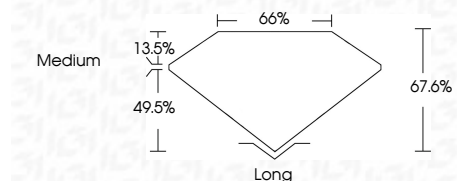

ELECTRONIC COPY

LG648426942
Report verification at igi.org

August 16, 2024
IGI Report Number **LG648426942**
Description **LABORATORY GROWN DIAMOND**
Shape and Cutting Style **EMERALD CUT**
Measurements **9.75 X 6.98 X 4.72 MM**

GRADING RESULTS

Carat Weight **3.12 CARATS**
Color Grade **H**
Clarity Grade **VVS 2**

ADDITIONAL GRADING INFORMATION

Polish **EXCELLENT**
Symmetry **EXCELLENT**
Fluorescence **NONE**
Inscription(s) **IGI LG648426942**
Comments: This Laboratory Grown Diamond was created by Chemical Vapor Deposition (CVD) growth process.
Type IIa

IGI

August 16, 2024
IGI Report No **LG648426942**
EMERALD CUT
3.12 CARATS
H
9.75 X 6.98 X 4.72 MM
Color Grade **VVS 2**
Depth **67.6%**
Table **66%**
Girdle **Medium**
Long
Culet **EXCELLENT**
Polish **EXCELLENT**
Symmetry **EXCELLENT**
Fluorescence **NONE**
Inscription(s) **IGI LG648426942**

GRADING RESULTS

Carat Weight **3.12 CARATS**
Color Grade **H**
Clarity Grade **VVS 2**

ADDITIONAL GRADING INFORMATION

Polish **EXCELLENT**
Symmetry **EXCELLENT**
Fluorescence **NONE**
Inscription(s) **IGI LG648426942**