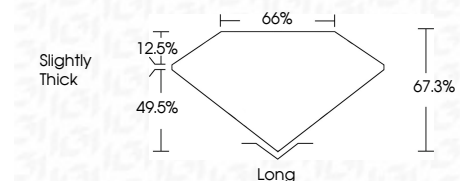

ELECTRONIC COPY

LG648432346
Report verification at igi.org

August 21, 2024
IGI Report Number **LG648432346**
Description **LABORATORY GROWN DIAMOND**
Shape and Cutting Style **EMERALD CUT**
Measurements **7.51 X 5.42 X 3.65 MM**

GRADING RESULTS

Carat Weight **1.49 CARAT**
Color Grade **F**
Clarity Grade **VS 1**

ADDITIONAL GRADING INFORMATION

Polish **EXCELLENT**
Symmetry **EXCELLENT**
Fluorescence **NONE**
Inscription(s) **IGI LG648432346**
Comments: This Laboratory Grown Diamond was created by Chemical Vapor Deposition (CVD) growth process. Type IIa

August 21, 2024
IGI Report No. LG648432346
EMERALD CUT
Carat Weight **1.49 CARAT**
Color Grade **F**
Clarity Grade **VS 1**
Table **49.5%**
Depth **67.3%**
Girdle **Slightly Thick**
Culet **Long**
Polish **EXCELLENT**
Symmetry **EXCELLENT**
Fluorescence **NONE**
Inscription(s) **IGI LG648432346**
Comments: This Laboratory Grown Diamond was created by Chemical Vapor Deposition (CVD) growth process. Type IIa

LABORATORY GROWN DIAMOND REPORT

August 21, 2024
IGI Report Number **LG648432346**
Description **LABORATORY GROWN DIAMOND**
Shape and Cutting Style **EMERALD CUT**
Measurements **7.51 X 5.42 X 3.65 MM**