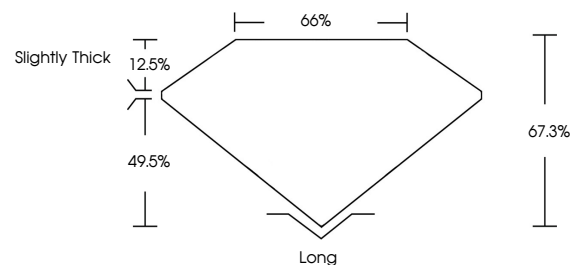

August 21, 2024
IGI Report No. LG648432346
EMERALD CUT
Carat Weight **1.49 CARAT**
Color Grade **F**
Clarity Grade **VS 1**
Table **49.5%**
Depth **67.3%**
Girdle **Slightly Thick**
Culet **Long**
Polish **EXCELLENT**
Symmetry **EXCELLENT**
Fluorescence **NONE**
Inscription(s) **IGI LG648432346**
Comments: This Laboratory Grown Diamond was created by Chemical Vapor Deposition (CVD) growth process. Type IIa

LABORATORY GROWN DIAMOND REPORT

August 21, 2024
IGI Report Number **LG648432346**
Description **LABORATORY GROWN DIAMOND**
Shape and Cutting Style **EMERALD CUT**
Measurements **7.51 X 5.42 X 3.65 MM**

GRADING RESULTS

Carat Weight **1.49 CARAT**
Color Grade **F**
Clarity Grade **VS 1**

ADDITIONAL GRADING INFORMATION

Polish **EXCELLENT**
Symmetry **EXCELLENT**
Fluorescence **NONE**
Inscription(s) **IGI LG648432346**

Comments: This Laboratory Grown Diamond was created by Chemical Vapor Deposition (CVD) growth process. Type IIa

PROPORTIONS

Sample Image Used

CLARITY CHARACTERISTICS

KEY TO SYMBOLS

Red symbols indicate internal characteristics.
Green symbols indicate external characteristics.